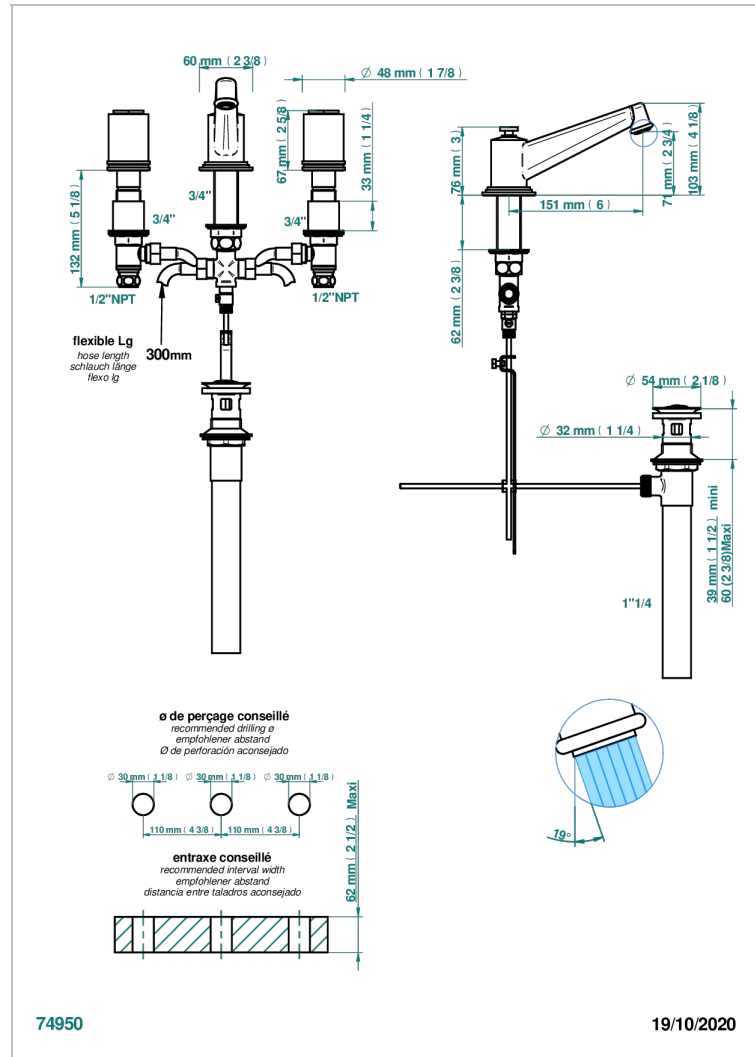

LE 9 NERO MARQUINA

G2I-152/US

Rim mounted 3-hole basin mixer with waste, high spout

THG[®]
PARIS

CARACTERÍSTICAS

- Le 9 Nero Marquina
- Rim mounted 3-hole basin mixer with waste, high spout

ACABADOS DISPONIBLES

Pvd umber - H66
Pvd umber mate - H67