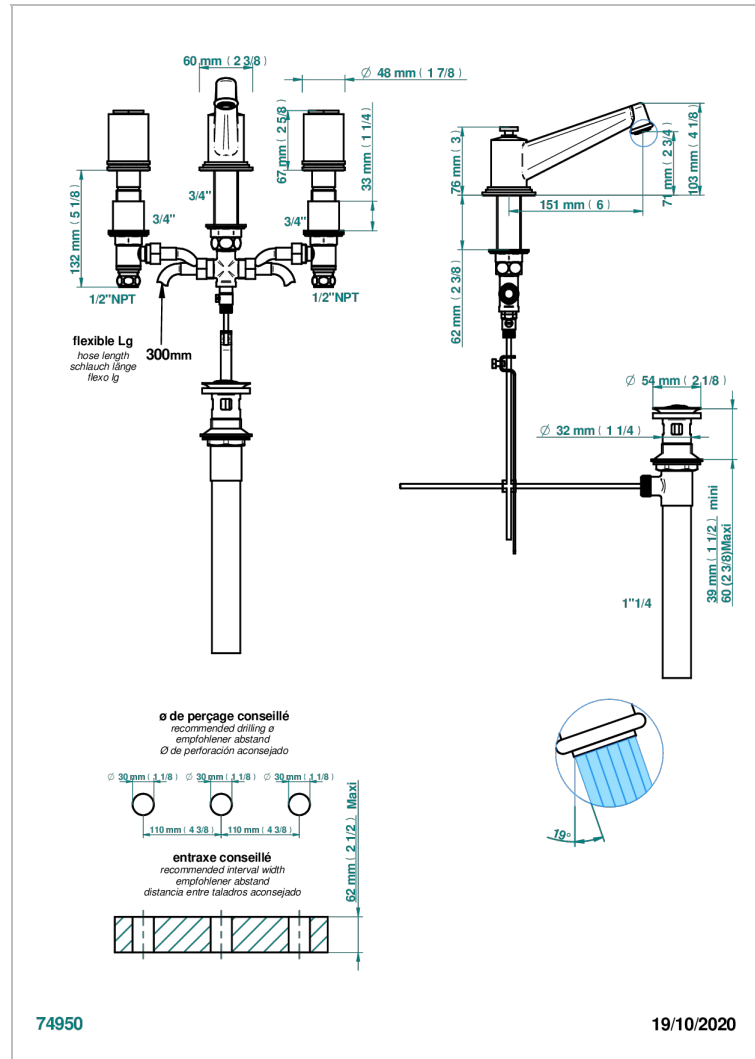

LE 9 NERO MARQUINA

G2I-152/US

Widespread lavatory set, high spout, with drain

CHARACTERISTIC

- Le 9 Nero Marquina
- Widespread lavatory set, high spout, with drain

AVAILABLE FINITIONS

Black ceram - D30
 Blush PVD - H62
 Brass color PVD - H49
 Brown bronze color PVD - F33
 Chrome polished - A02
 Chrome polished / gold polished - G02

Matt nickel color PVD - H56
 Natural smoked Brass - A13
 Nickel antique / Sovereign - H28
 Nickel color PVD - H55
 Nickel polished - B01
 Soft gold - F30

Soft matt gold - F31
 Umber PVD - H66