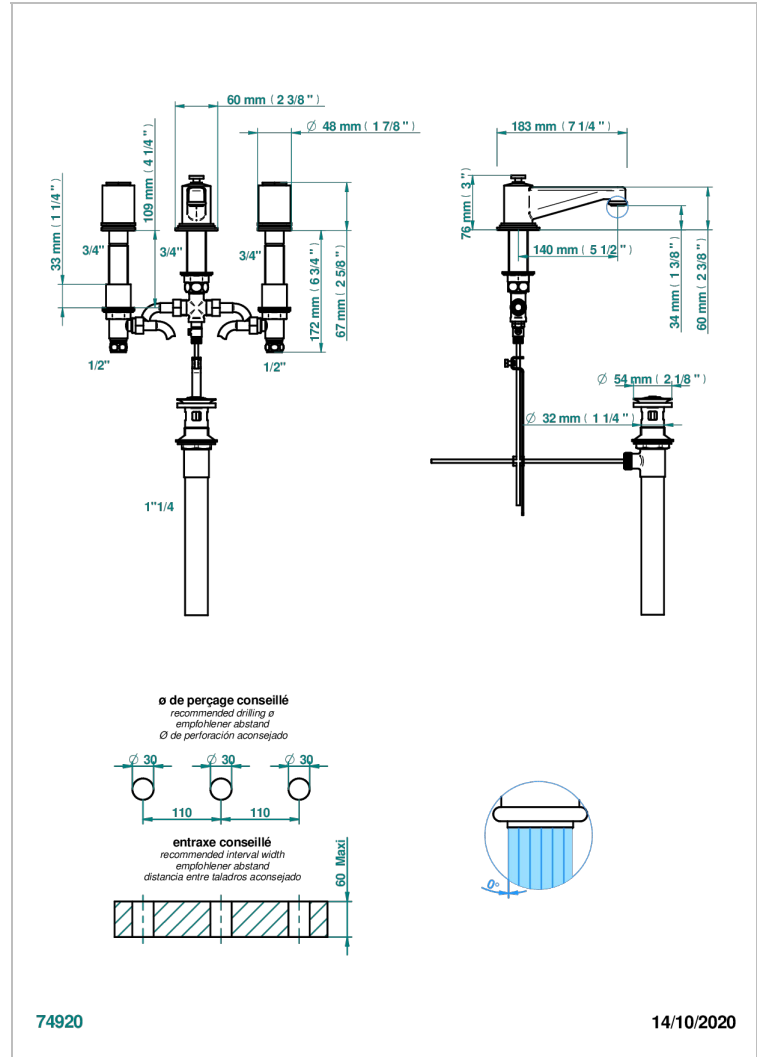

LE 9 NERO MARQUINA

G2I-151M/US

Widespread lavatory set with drain for 1 1/4" + countertop

CHARACTERISTIC

- Le 9 Nero Marquina
- Widespread lavatory set with drain for 1 1/4" + countertop

AVAILABLE FINITIONS