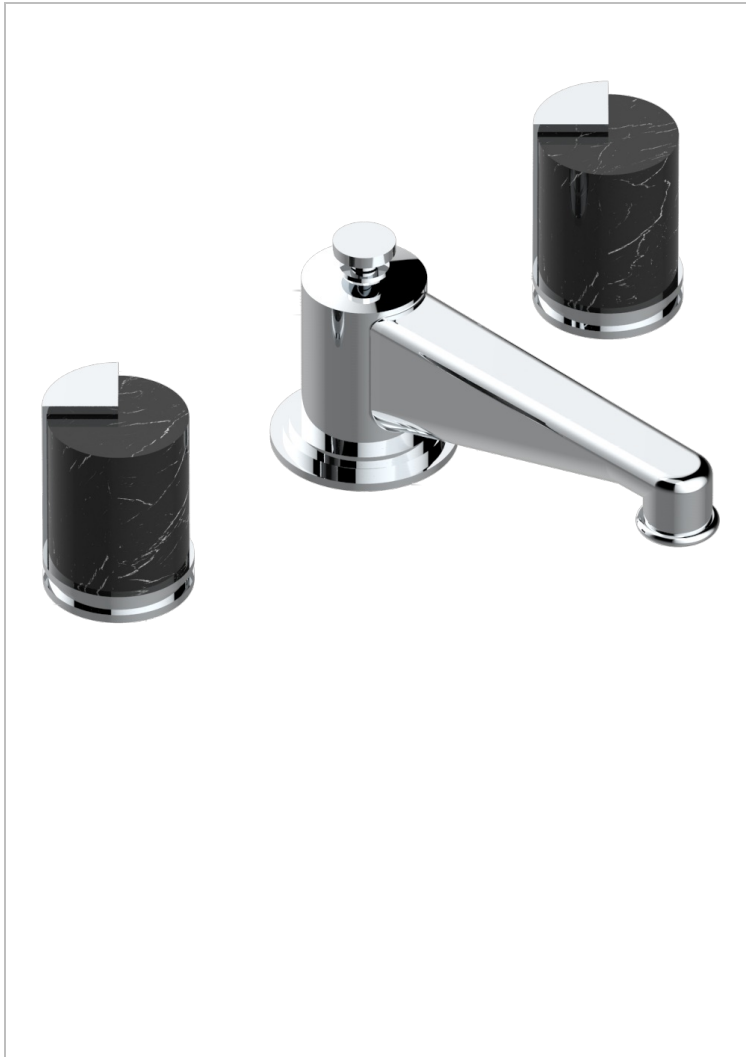

# LE 9 NERO MARQUINA

G2I-151M

Rim mounted 3-hole basin mixer with waste for marble

THG<sup>®</sup>  
PARIS

## CHARACTERISTIC

- ACS : 18ACCLY393
- NF : NF EN 200 - IA - Chrome

## AVAILABLE FINITIONS

Antique nickel - H28  
Black ceram - D30  
Blush PVD - H62  
Brass color PVD - H49  
Brown bronze color PVD - F33  
Gold color PVD - H52

Graphite PVD - H64  
Matt Umber PVD - H67  
Matt blush PVD - H60  
Matt brass color PVD - H50  
Matt brown bronze color PVD - F34  
Matt chrome - C02