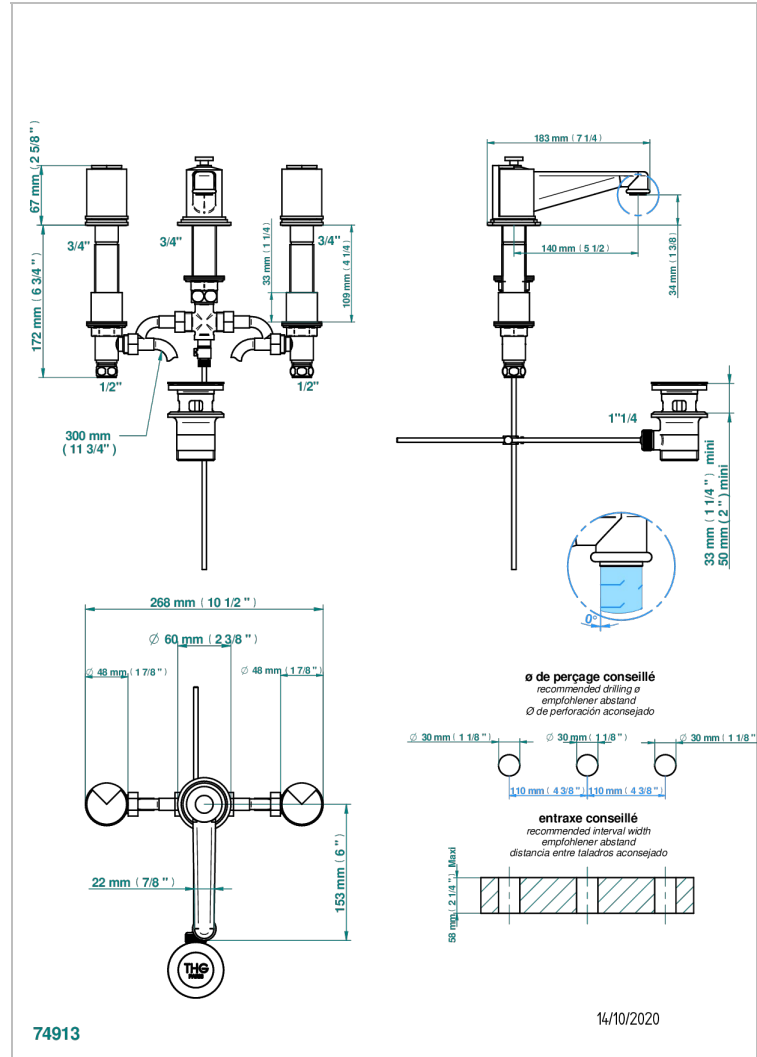

# LE 9 NERO MARQUINA

G2I-151M

Rim mounted 3-hole basin mixer with waste for marble

THG<sup>®</sup>  
PARIS

## CHARACTERISTIC

- ACS : 18ACCLY393
- NF : NF EN 200 - IA - Chrome