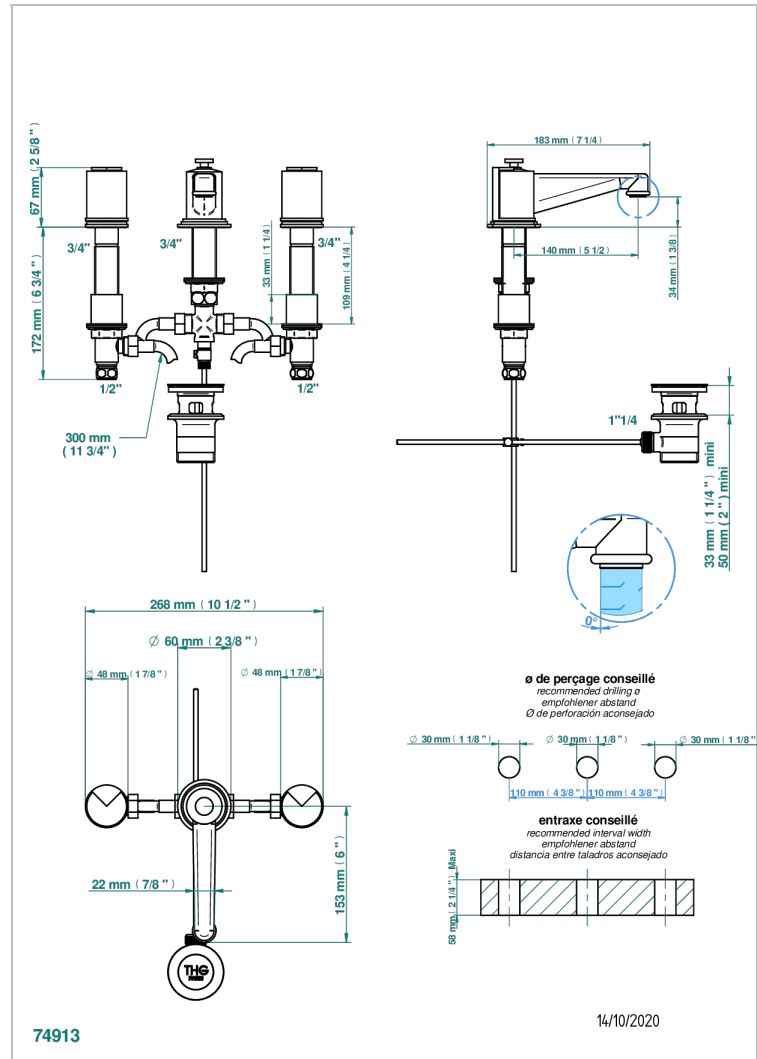

# LE 9 NERO MARQUINA

G2I-151M

Rim mounted 3-hole basin mixer with waste for marble

THG<sup>®</sup>  
PARIS

## CHARACTERISTIC

- ACS : 18ACCLY393
- NF : NF EN 200 - IA - Chrome