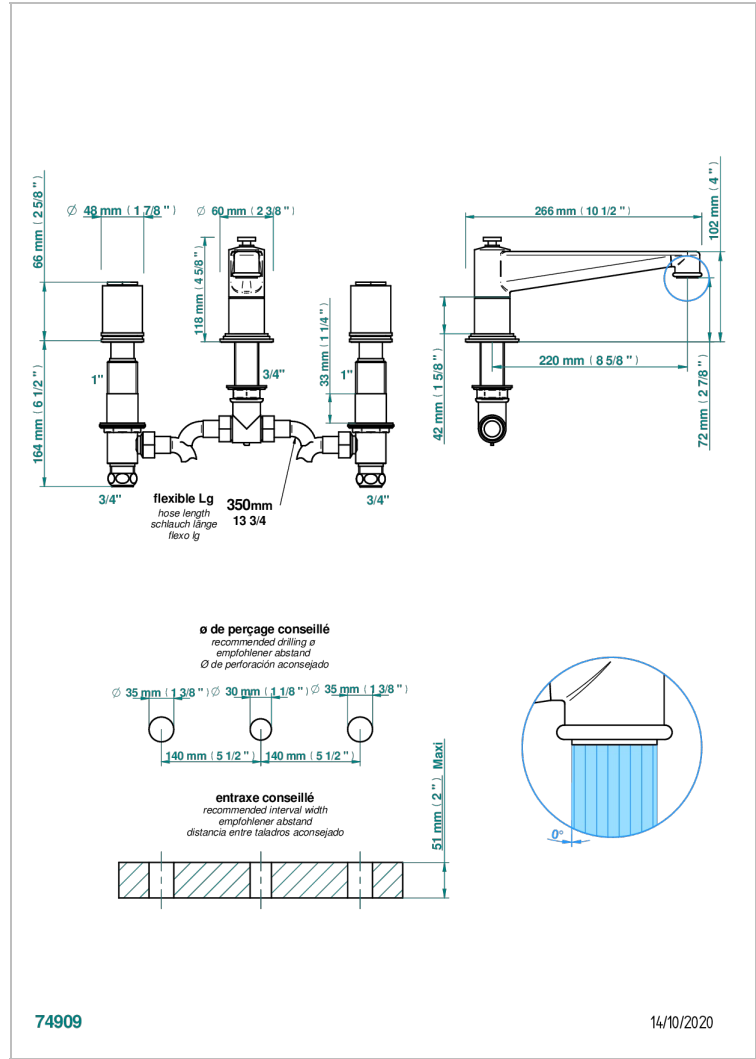

LE 9 NERO MARQUINA

G2I-25SG

Rim mounted 3-hole bath mixer, super goliath spout

CHARACTERISTIC

- ACS : 18ACCLY403
- NF : NF EN 200 - IID/A - Chrome

STANDARDS

AVAILABLE FINITIONS

Antique nickel - H28
Black ceram - D30
Blush PVD - H62
Brass color PVD - H49
Brown bronze color PVD - F33
Gold color PVD - H52