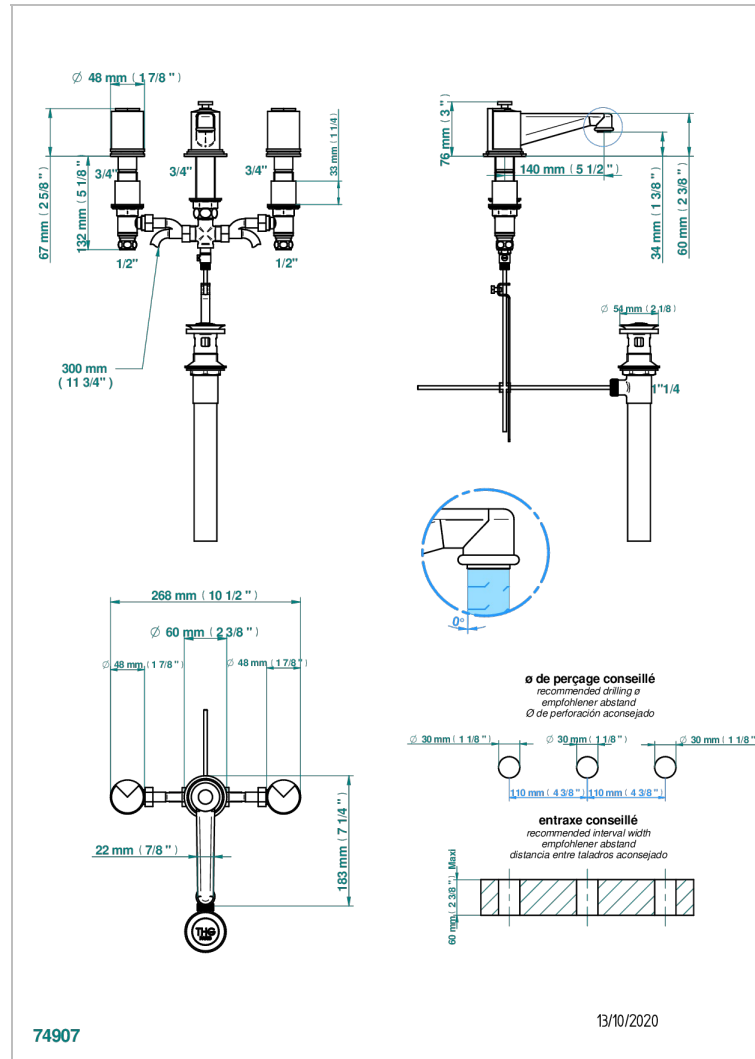

# LE 9 NERO MARQUINA

G2I-151/US

Rim mounted 3-hole basin mixer with waste

THG<sup>®</sup>  
PARIS

## CARACTERÍSTICAS

- Le 9 Nero Marquina
- Rim mounted 3-hole basin mixer with waste