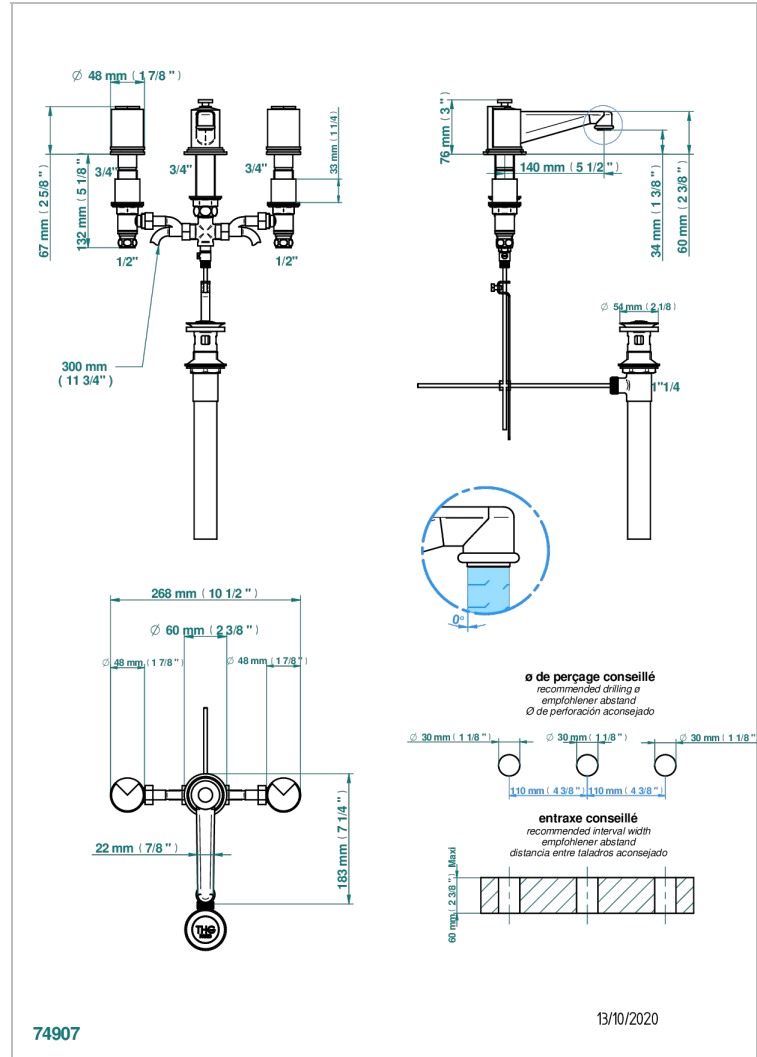

LE 9 NERO MARQUINA

G2I-151/US

Widespread lavatory set with drain

THG[®]
PARIS

CHARACTERISTIC

- Le 9 Nero Marquina
- Widespread lavatory set with drain

AVAILABLE FINITIONS

Black ceram - D30
Blush PVD - H62
Brass color PVD - H49
Brown bronze color PVD - F33
Chrome polished - A02
Chrome polished / gold polished - G02