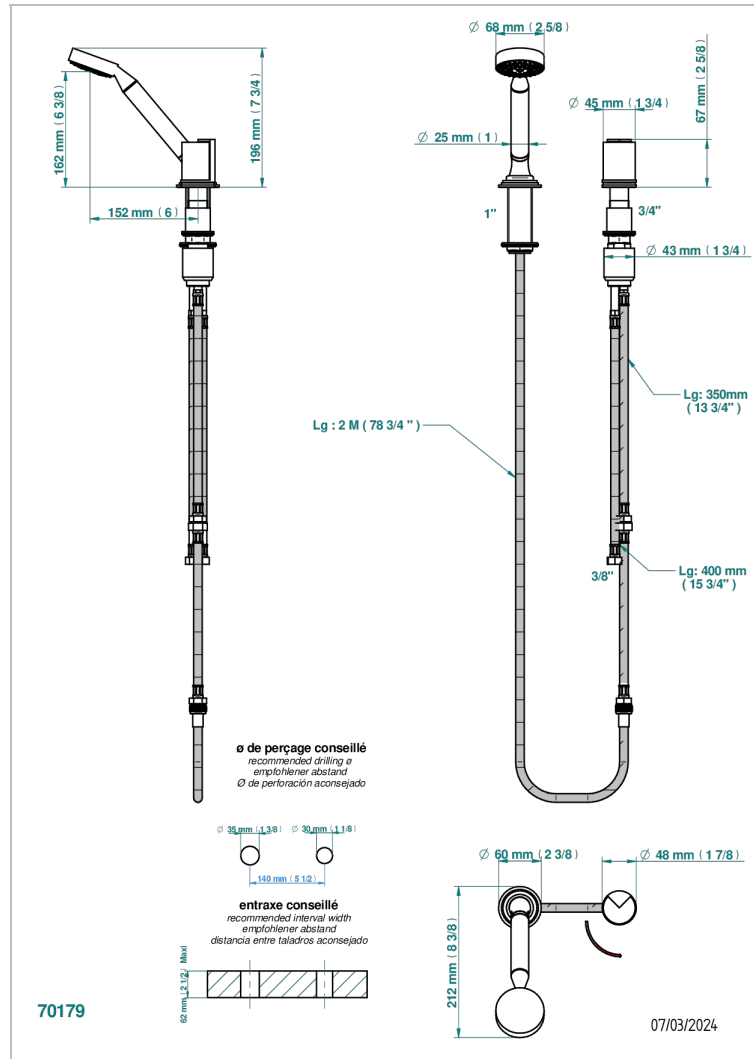

# LE 9 NERO MARQUINA

G2I-6532/60A

Deck mounted mixer with handshower, progressive cartridge

## CHARACTERISTIC

- ACS : 22ACCLY009