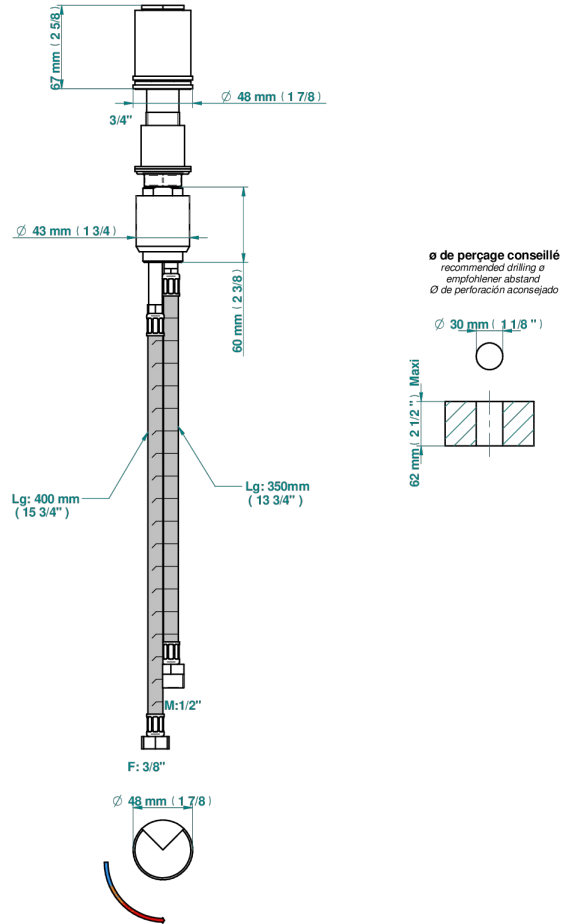

LE 9 NERO MARQUINA

G2I-6532

Rim mounted ceramic mixer with progressive cartridge

74905

21/02/2024

CHARACTERISTIC

- ACS : 22ACCLY009

STANDARDS