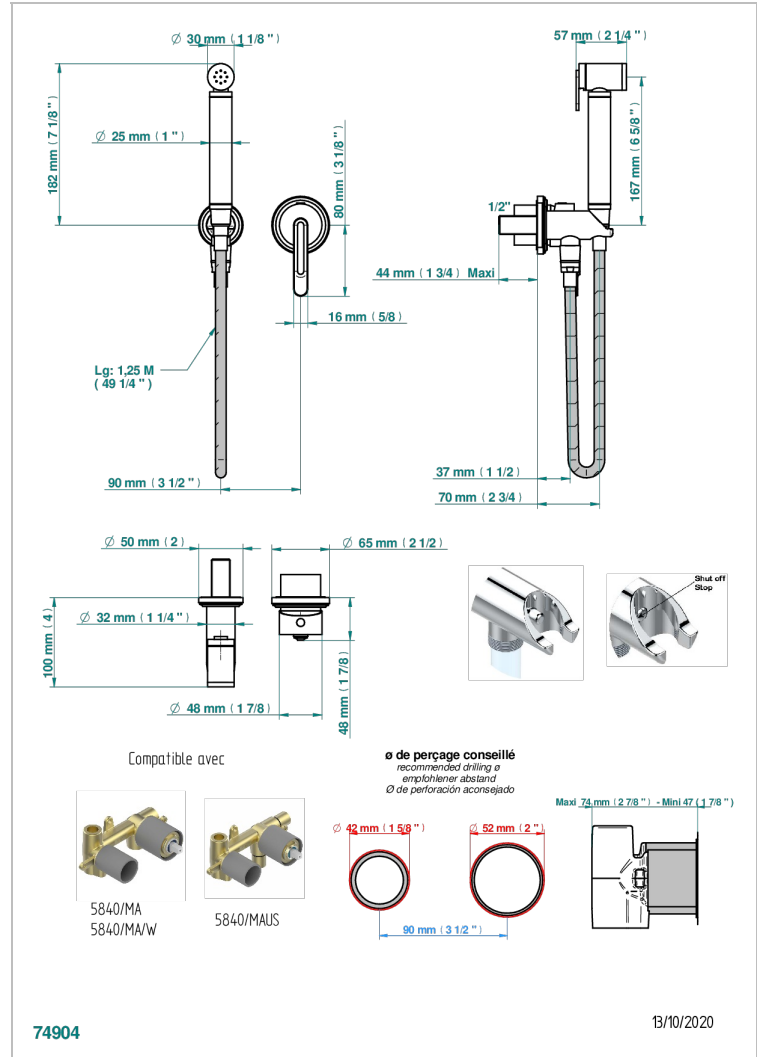

# CORVAIR PORTORO

U8H-5840/MBG

THG<sup>®</sup>  
PARIS

Trim only for WC douche including: trigger spray, wall mounted single lever mixer, reinforced hose (49 1/4"), wall outlet with integrated elbow with safety stopper

## CHARACTERISTIC

- ACS : 19ACCLY412

## RELATED SKU'S

- Ref. G00-5840/MAUS Rough parts for concealed wall-mounted mixer with 1/2" outlet