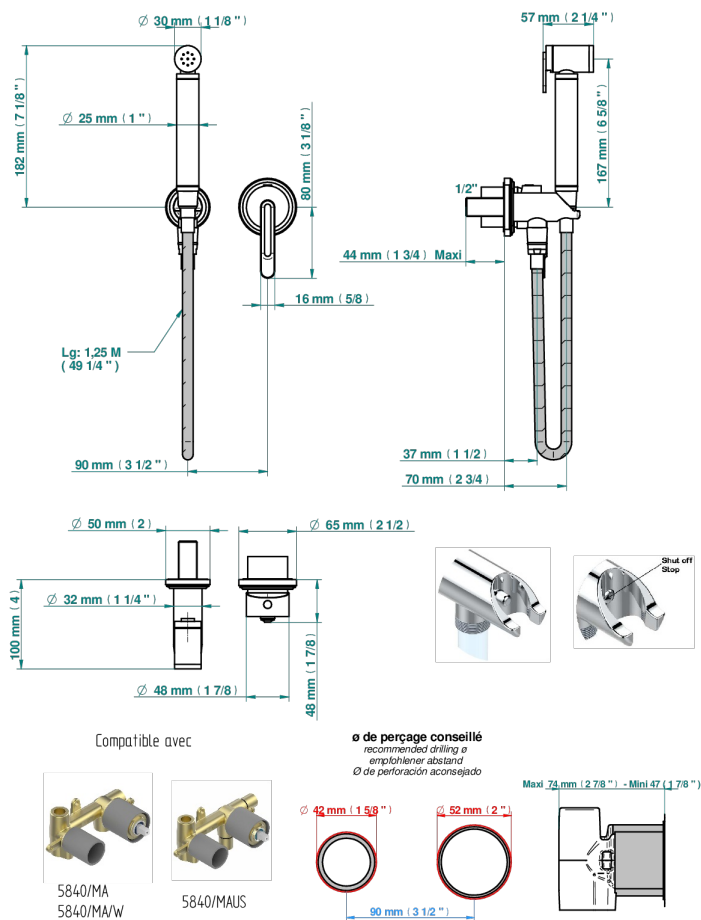

# CORVAIR HOWLITE WITH LEVER HANDLES

U8G-5840/MBG

Trim only for WC douche including: trigger spray, wall mounted single lever mixer, reinforced hose (49 1/4"), wall outlet with integrated elbow with safety stopper

## RELATED SKU'S

- Ref. G00-5840/MAUS Rough parts for concealed wall-mounted mixer with 1/2" outlet