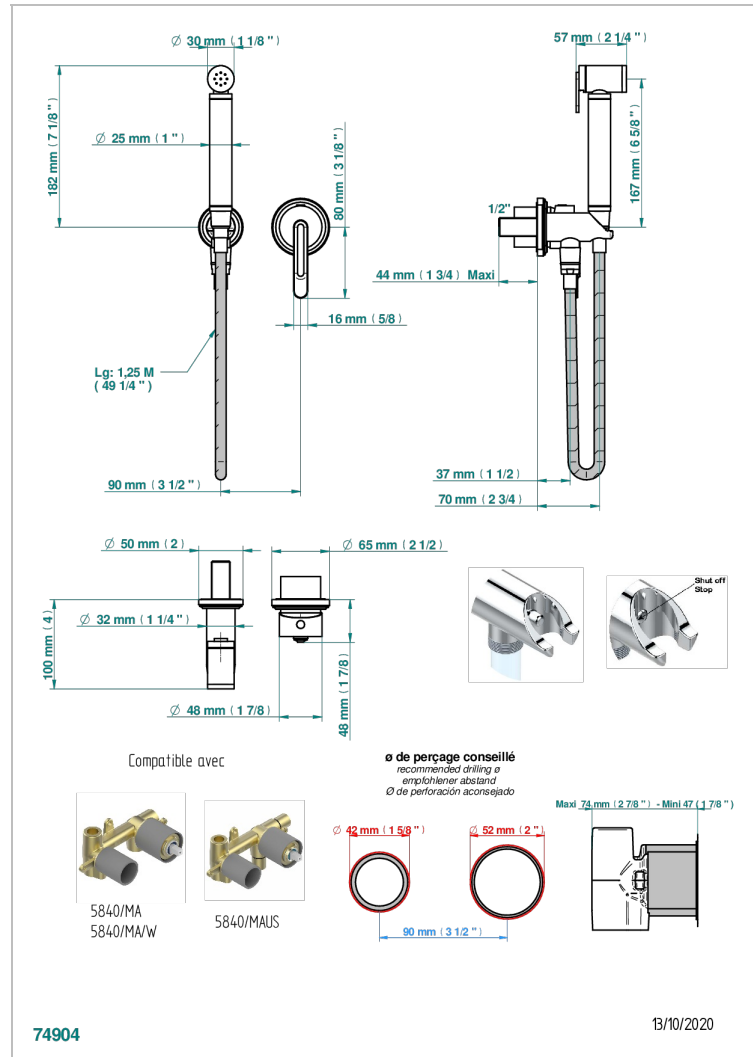

CORVAIR HOWLITE

U8F-5840/MBG

THG[®]
PARIS

Trim only for WC douche including: trigger spray, wall mounted single lever mixer, reinforced hose (49 1/4"), wall outlet with integrated elbow with safety stopper

CHARACTERISTIC

- ACS : 19ACCLY412

STANDARDS

RELATED SKU'S

- Ref. G00-5840/MAUS Rough parts for concealed wall-mounted mixer with 1/2" outlet

AVAILABLE FINITIONS

Black ceram - D30
Blush PVD - H62
Brass color PVD - H49
Brown bronze color PVD - F33
Chrome polished - A02
Gold color PVD - H52

Matt nickel color PVD - H56
Nickel color PVD - H55
Nickel polished - B01
Soft gold - F30
Soft matt gold - F31
Umber PVD - H66

TECHNICAL SPECS

- Recommandé : 3 bars (max. 5 bars) - Advised : 43,5 psi (max. 72 psi)
- 9,5 l/min à 3 bars (2.5 gpm at 43.5 psi)