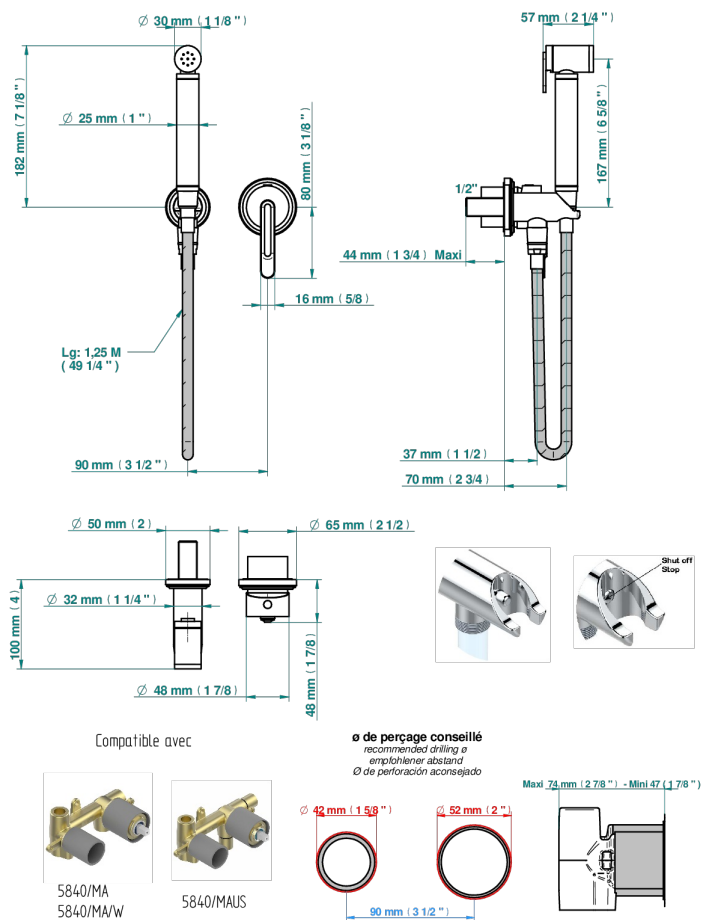

# CORVAIR WITH LEVER HANDLES

U8E-5840/MBG

Trim only for WC douche including: trigger spray, wall mounted single lever mixer, reinforced hose (49 1/4"), wall outlet with integrated elbow with safety stopper

## RELATED SKU'S

- Ref. G00-5840/MAUS Rough parts for concealed wall-mounted mixer with 1/2" outlet