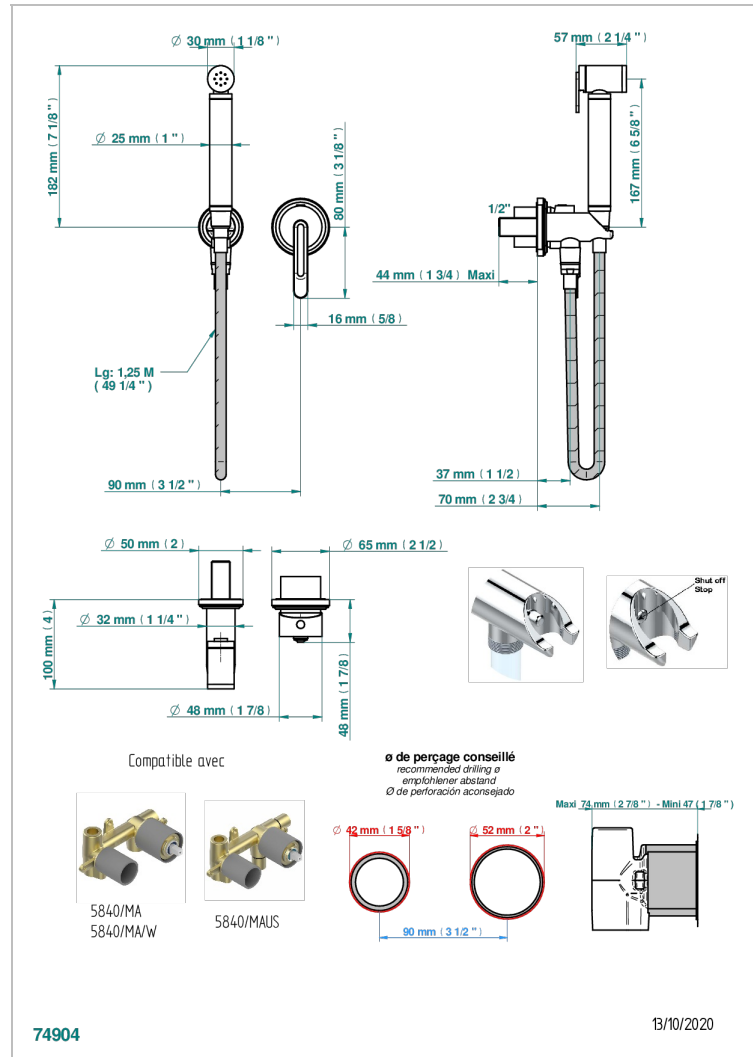

Trim only for WC douche including: trigger spray, wall mounted single lever mixer, reinforced hose (49 1/4"), wall outlet with integrated elbow with safety stopper

CHARACTERISTIC

- ACS : 19ACCLY412

STANDARDS

RELATED SKU'S

- Ref. G00-5840/MAUS Rough parts for concealed wall-mounted mixer with 1/2" outlet

AVAILABLE FINITIONS

Black ceram - D30
Blush PVD - H62
Brass color PVD - H49
Chrome polished - A02
Gold color PVD - H52
Gold mat - F07

Nickel polished - B01
Polished chrome with gold inlay - GA1
Soft gold - F30
Soft matt gold - F31
Umber PVD - H66

TECHNICAL SPECS

- Recommandé : 3 bars (max. 5 bars) - Advised : 43,5 psi (max. 72 psi)
- 9,5 l/min à 3 bars (2.5 gpm at 43.5 psi)