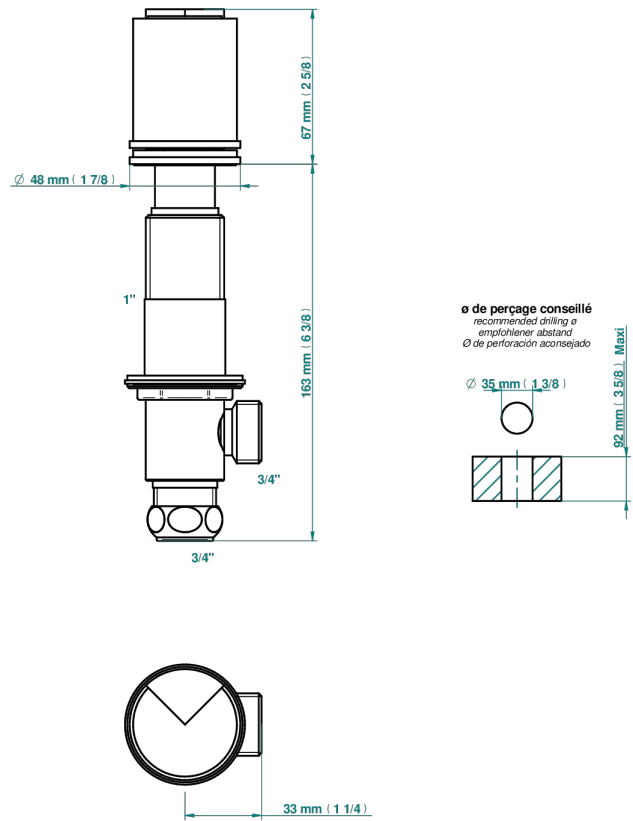

LE 9 NERO MARQUINA

G2I-36/HUS

3/4" deck valve with trim - Hot

74890

13/10/2020

CHARACTERISTIC

- ASME : ASME A112.18.1-2011/CSA B125.1-11

STANDARDS