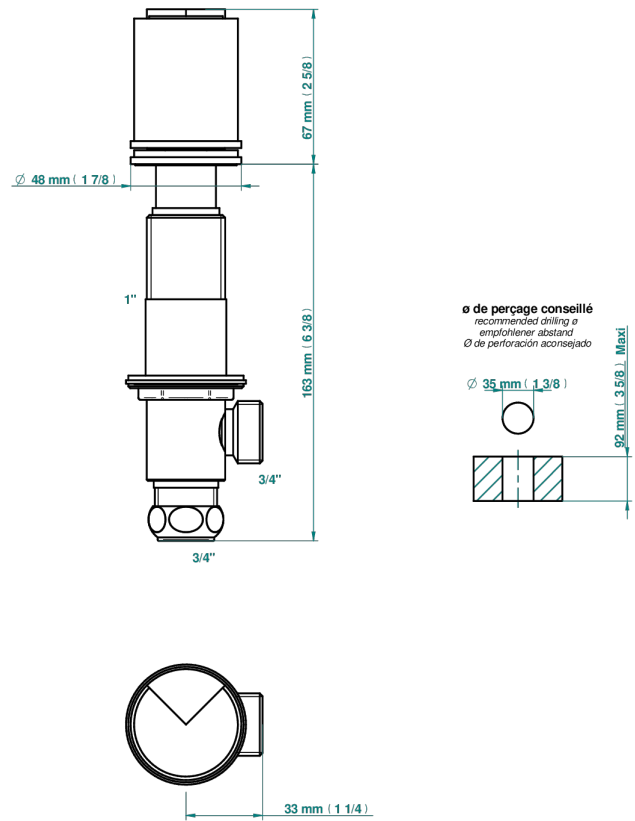

LE 9 NERO MARQUINA

G2I-36/H

Rim mounted 3/4" valve, hot

CHARACTERISTIC

- Le 9 Nero Marquina
- Rim mounted 3/4" valve, hot

AVAILABLE FINITIONS

Antique nickel - H28
Black ceram - D30
Blush PVD - H62
Brass color PVD - H49
Brown bronze color PVD - F33
Gold color PVD - H52

Nickel color PVD - H55
Polished chrome (color finish) - A02
Polished chrome / Polished gold (color finish) - G02
Polished gold (color finish) - F01
Polished nickel - B01
Soft gold - F30

Soft matt gold - F31
Umber PVD - H66