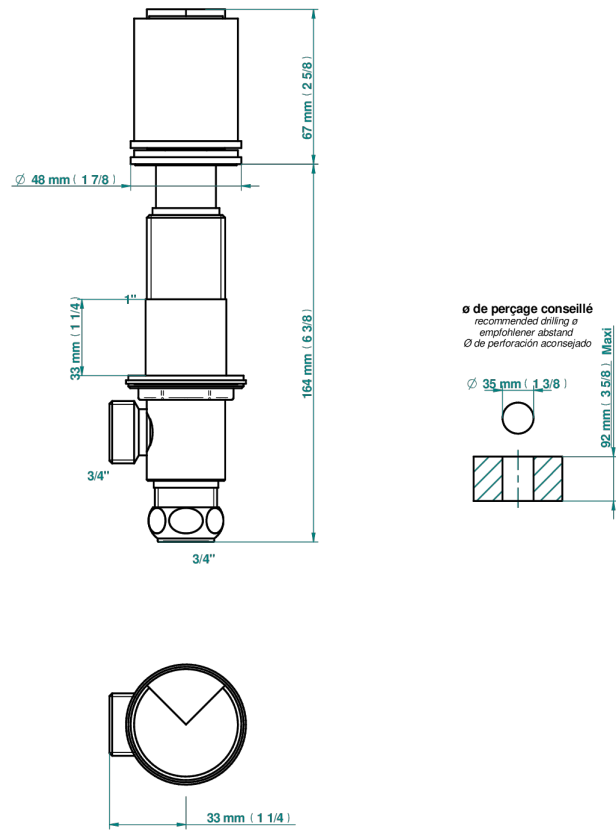

LE 9 NERO MARQUINA

G2I-36/C

Rim mounted 3/4" valve, cold

74882

13/10/2020

CHARACTERISTIC

- Le 9 Nero Marquina
- Rim mounted 3/4" valve, cold

AVAILABLE FINITIONS