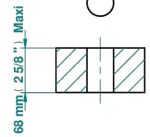

Ø 30 mm (1.18 \"