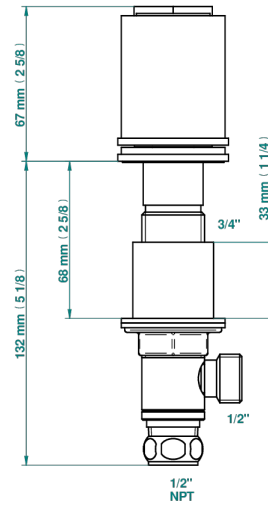

LE 9 NERO MARQUINA

G2I-35/HUS

1/2" deck valve with trim for lavatory - Hot

Ø 30 mm (1.18 \"

74877

12/10/2020

CHARACTERISTIC

- Le 9 Nero Marquina
- 1/2" deck valve with trim for lavatory - Hot

AVAILABLE FINITIONS

Black ceram - D30
Blush PVD - H62
Brass color PVD - H49
Brown bronze color PVD - F33
Chrome polished - A02
Chrome polished / gold polished - G02

Gold color PVD - H52
Gold mat - F07
Gold polished - F01
Graphite PVD - H64
Matt Umber PVD - H67
Matt blush PVD - H60

Matt brass color PVD - H50
Matt brown bronze color PVD - F34
Matt chrome (American satin) - C02
Matt gold color PVD - H53
Matt graphite PVD - H65
Matt nickel (American satin) - C01

Matt nickel color PVD - H56
Natural smoked Brass - A13
Nickel antique / Sovereign - H28
Nickel color PVD - H55
Nickel polished - B01
Soft gold - F30

Soft matt gold - F31
Umber PVD - H66