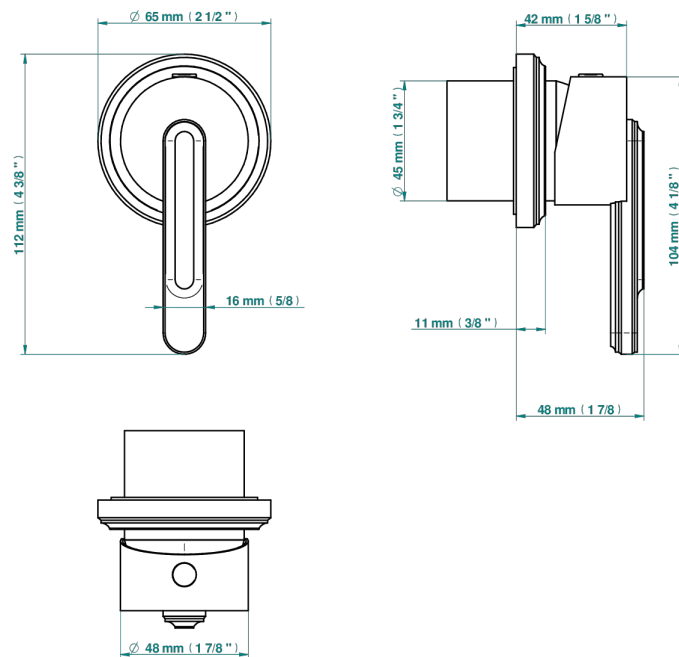

CORVAIR FIOR DI BOSCO WITH LEVER HANDLES

U8L-6540RB

Trim only for wall mixer on rosette

Compatible with

Tube

74876

12/10/2020

CHARACTERISTIC

- Corvaire Fior di Bosco with lever handles
- Trim only for wall mixer on rosette

RELATED SKU'S

- Ref. G00-6540A/US Built-in part for wall mounted flush fit shower mixer 2 inlets 1/2" -1 outlet 1/2" -US model

AVAILABLE FINITIONS

Black ceram - D30
Blush PVD - H62
Brass color PVD - H49
Brown bronze color PVD - F33
Chrome polished - A02
Gold color PVD - H52

Gold mat - F07
Gold polished - F01
Graphite PVD - H64
Light coated bronze - D01
Matt Umber PVD - H67
Matt blush PVD - H60

Matt brass color PVD - H50
Matt brown bronze color PVD - F34
Matt chrome (American satin) - C02
Matt gold color PVD - H53
Matt graphite PVD - H65
Matt nickel (American satin) - C01

Matt nickel color PVD - H56
Nickel color PVD - H55
Nickel polished - B01
Soft gold - F30
Soft matt gold - F31
Umber PVD - H66