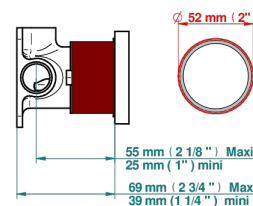

Tube

74876

12/10/2020

CHARACTERISTIC

- Corvaire Fior di Bosco with lever handles
- Trim only for wall mixer on rosette

RELATED SKU'S

- Ref. G00-6540A/US Built-in part for wall mounted flush fit shower mixer 2 inlets 1/2" -1 outlet 1/2" -US model

AVAILABLE FINITIONS

Black ceram - D30
Blush PVD - H62
Brass color PVD - H49
Brown bronze color PVD - F33
Chrome polished - A02
Gold color PVD - H52

Gold mat - F07
Gold polished - F01
Graphite PVD - H64
Light coated bronze - D01
Matt Umber PVD - H67
Matt blush PVD - H60

Matt brass color PVD - H50
Matt brown bronze color PVD - F34
Matt chrome (American satin) - C02
Matt gold color PVD - H53
Matt graphite PVD - H65
Matt nickel (American satin) - C01

Matt nickel color PVD - H56
Nickel color PVD - H55
Nickel polished - B01
Soft gold - F30
Soft matt gold - F31
Umber PVD - H66