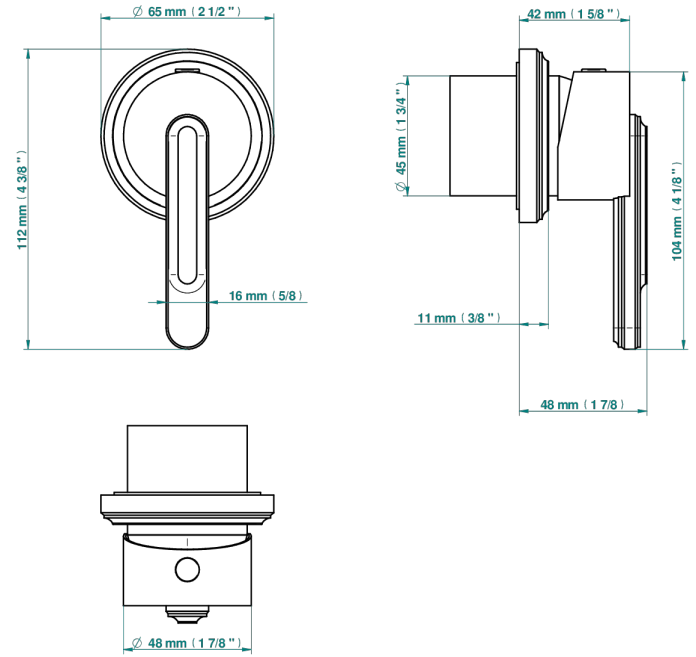

CORVAIR FIOR DI BOSCO

U8K-6540RB

Trim only for wall mixer on rosette

THG®
PARIS

Compatible with