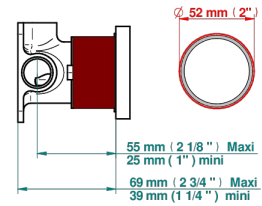

Tube

74876

12/10/2020

CHARACTERISTIC

- Corvoir Fior di Bosco
- Trim only for wall mixer on rosette

RELATED SKU'S

- Ref. G00-6540A/US Built-in part for wall mounted flush fit shower mixer 2 inlets 1/2" -1 outlet 1/2" -US model

AVAILABLE FINITIONS

Black ceram - D30
Blush PVD - H62
Brass color PVD - H49
Brown bronze color PVD - F33
Chrome polished - A02
Gold color PVD - H52

Gold mat - F07
Gold polished - F01
Graphite PVD - H64
Light coated bronze - D01
Matt Umber PVD - H67
Matt blush PVD - H60

Matt brass color PVD - H50
Matt brown bronze color PVD - F34
Matt chrome (American satin) - C02
Matt gold color PVD - H53
Matt graphite PVD - H65
Matt nickel (American satin) - C01

Matt nickel color PVD - H56
Nickel color PVD - H55
Nickel polished - B01
Soft gold - F30
Soft matt gold - F31
Umber PVD - H66