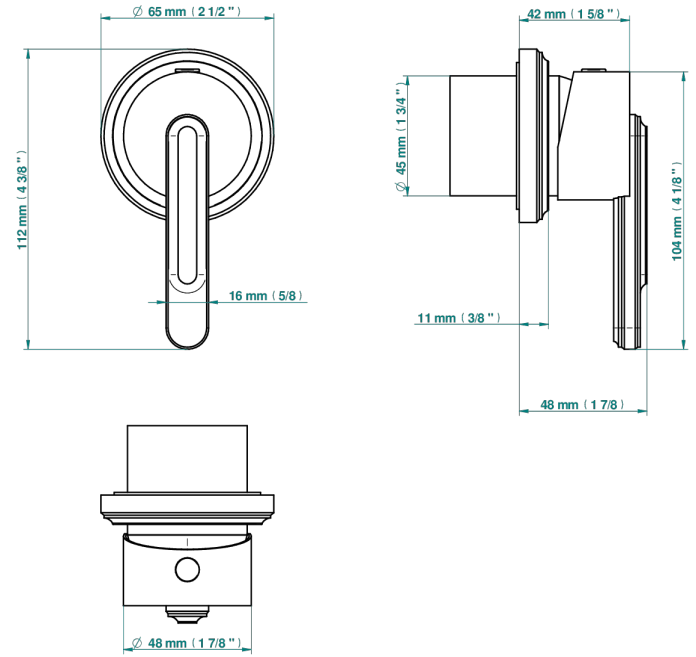

CORVAIR FIOR DI BOSCO

U8K-6540RB

Trim only for wall mixer on rosette

THG®
PARIS

Compatible with

6540A
6540A/W

6540A/US