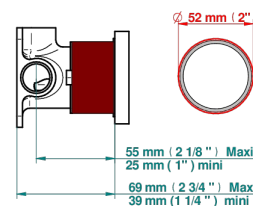

Tube

74876

12/10/2020

CHARACTERISTIC

- Corvaair Portoro with lever handles
- Trim only for wall mixer on rosette

RELATED SKU'S

- Ref. G00-6540A/US Built-in part for wall mounted flush fit shower mixer 2 inlets 1/2" -1 outlet 1/2" -US model

AVAILABLE FINITIONS

Black ceram - D30
Blush PVD - H62
Brass color PVD - H49
Brown bronze color PVD - F33
Chrome polished - A02
Gold color PVD - H52

Gold mat - F07
Gold polished - F01
Graphite PVD - H64
Light coated bronze - D01
Matt Umber PVD - H67
Matt blush PVD - H60

Matt brass color PVD - H50
Matt brown bronze color PVD - F34
Matt chrome (American satin) - C02
Matt gold color PVD - H53
Matt graphite PVD - H65
Matt nickel (American satin) - C01

Matt nickel color PVD - H56
Nickel color PVD - H55
Nickel polished - B01
Soft gold - F30
Soft matt gold - F31
Umber PVD - H66