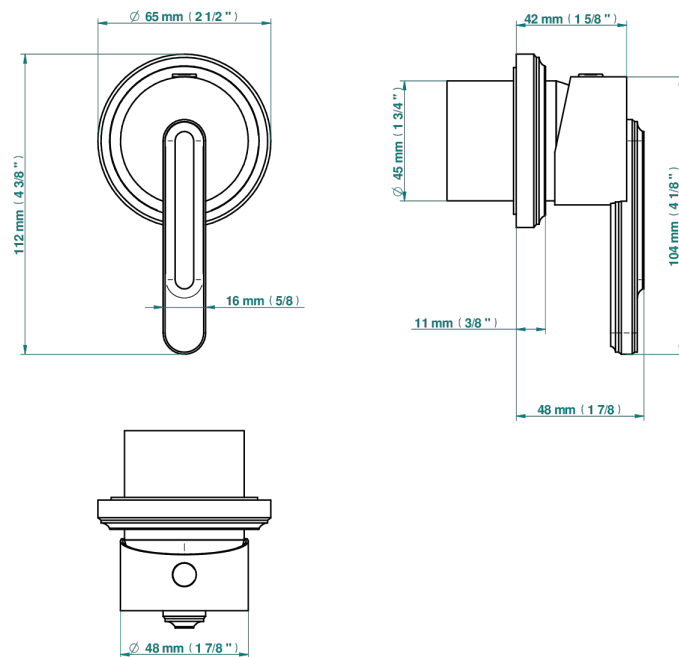

CORVAIR PORTORO WITH LEVER HANDLES

U8J-6540RB

Trim only for wall mixer on rosette

Compatible with

Tube

74876

12/10/2020

CHARACTERISTIC

- Corvaair Portoro with lever handles
- Trim only for wall mixer on rosette

RELATED SKU'S

- Ref. G00-6540A/US Built-in part for wall mounted flush fit shower mixer 2 inlets 1/2" -1 outlet 1/2" -US model

AVAILABLE FINITIONS

Black ceram - D30
Blush PVD - H62
Brass color PVD - H49
Brown bronze color PVD - F33
Chrome polished - A02
Gold color PVD - H52

Gold mat - F07
Gold polished - F01
Graphite PVD - H64
Light coated bronze - D01
Matt Umber PVD - H67
Matt blush PVD - H60

Matt brass color PVD - H50
Matt brown bronze color PVD - F34
Matt chrome (American satin) - C02
Matt gold color PVD - H53
Matt graphite PVD - H65
Matt nickel (American satin) - C01

Matt nickel color PVD - H56
Nickel color PVD - H55
Nickel polished - B01
Soft gold - F30
Soft matt gold - F31
Umber PVD - H66