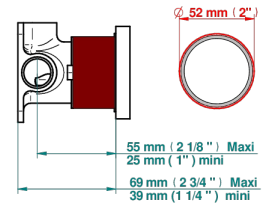

Tube

74876

12/10/2020

CHARACTERISTIC

- Corvaair Portoro
- Trim only for wall mixer on rosette

RELATED SKU'S

- Ref. G00-6540A/US Built-in part for wall mounted flush fit shower mixer 2 inlets 1/2" -1 outlet 1/2" -US model

AVAILABLE FINITIONS

Black ceram - D30
Blush PVD - H62
Brass color PVD - H49
Brown bronze color PVD - F33
Chrome polished - A02
Gold color PVD - H52

Gold mat - F07
Gold polished - F01
Graphite PVD - H64
Light coated bronze - D01
Matt Umber PVD - H67
Matt blush PVD - H60

Matt brass color PVD - H50
Matt brown bronze color PVD - F34
Matt chrome (American satin) - C02
Matt gold color PVD - H53
Matt graphite PVD - H65
Matt nickel (American satin) - C01

Matt nickel color PVD - H56
Nickel color PVD - H55
Nickel polished - B01
Soft gold - F30
Soft matt gold - F31
Umber PVD - H66