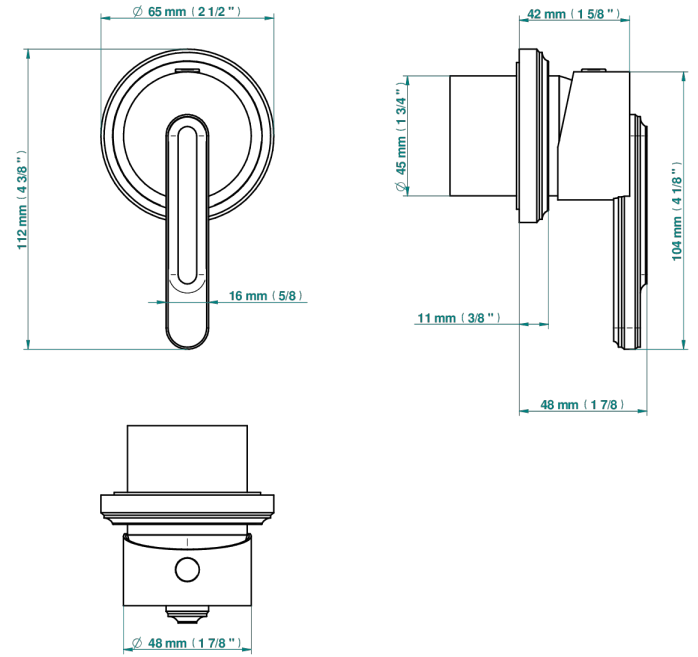

CORVAIR PORTORO

U8H-6540RB

Trim only for wall mixer on rosette

Compatible with