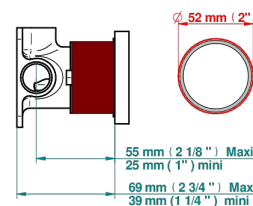

Tube

74876

12/10/2020

CHARACTERISTIC

- Corvaire Howlite with lever handles
- Trim only for wall mixer on rosette

RELATED SKU'S

- Ref. G00-6540A/US Built-in part for wall mounted flush fit shower mixer 2 inlets 1/2" -1 outlet 1/2" -US model

AVAILABLE FINITIONS

Black ceram - D30
Blush PVD - H62
Brass color PVD - H49
Brown bronze color PVD - F33
Chrome polished - A02
Gold color PVD - H52

Gold mat - F07
Gold polished - F01
Graphite PVD - H64
Light coated bronze - D01
Matt Umber PVD - H67
Matt blush PVD - H60

Matt brass color PVD - H50
Matt brown bronze color PVD - F34
Matt chrome (American satin) - C02
Matt gold color PVD - H53
Matt graphite PVD - H65
Matt nickel (American satin) - C01

Matt nickel color PVD - H56
Nickel color PVD - H55
Nickel polished - B01
Soft gold - F30
Soft matt gold - F31
Umber PVD - H66