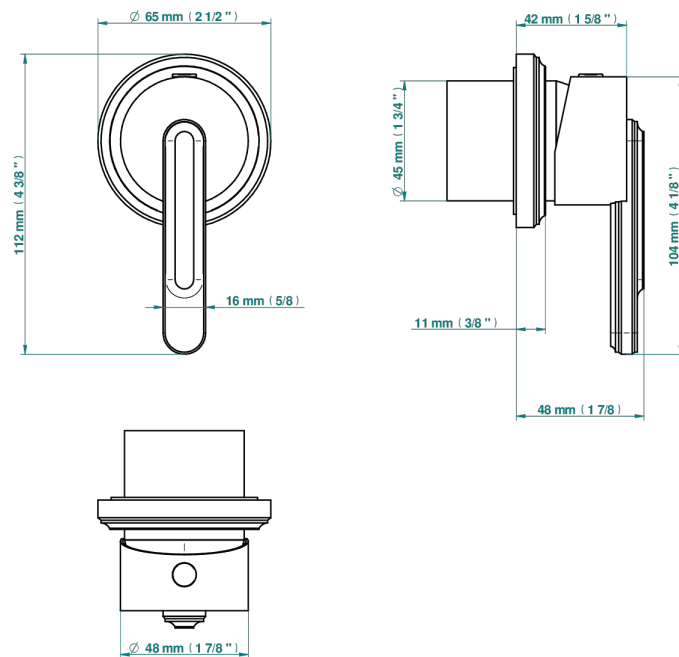

CORVAIR HOWLITE WITH LEVER HANDLES

U8G-6540RB

Trim only for wall mixer on rosette

Compatible with

6540A
6540A/W

6540A/US

Tube

74876

12/10/2020

CHARACTERISTIC

- Corvaire Howlite with lever handles
- Trim only for wall mixer on rosette

RELATED SKU'S

- Ref. G00-6540A/US Built-in part for wall mounted flush fit shower mixer 2 inlets 1/2" -1 outlet 1/2" -US model

AVAILABLE FINITIONS

Black ceram - D30
Blush PVD - H62
Brass color PVD - H49
Brown bronze color PVD - F33
Chrome polished - A02
Gold color PVD - H52

Gold mat - F07
Gold polished - F01
Graphite PVD - H64
Light coated bronze - D01
Matt Umber PVD - H67
Matt blush PVD - H60

Matt brass color PVD - H50
Matt brown bronze color PVD - F34
Matt chrome (American satin) - C02
Matt gold color PVD - H53
Matt graphite PVD - H65
Matt nickel (American satin) - C01

Matt nickel color PVD - H56
Nickel color PVD - H55
Nickel polished - B01
Soft gold - F30
Soft matt gold - F31
Umber PVD - H66