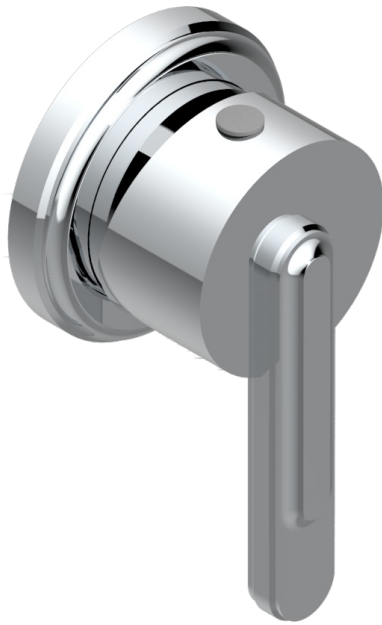

CORVAIR HOWLITE

U8F-6540RB

Trim only for wall mixer on rosette

Compatible with