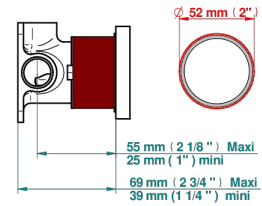

Tube

74876

12/10/2020

CHARACTERISTIC

- Corvaair Howlite
- Trim only for wall mixer on rosette

RELATED SKU'S

- Ref. G00-6540A/US Built-in part for wall mounted flush fit shower mixer 2 inlets 1/2" -1 outlet 1/2" -US model

AVAILABLE FINITIONS

Black ceram - D30
Blush PVD - H62
Brass color PVD - H49
Brown bronze color PVD - F33
Chrome polished - A02
Gold color PVD - H52

Gold mat - F07
Gold polished - F01
Graphite PVD - H64
Light coated bronze - D01
Matt Umber PVD - H67
Matt blush PVD - H60

Matt brass color PVD - H50
Matt brown bronze color PVD - F34
Matt chrome (American satin) - C02
Matt gold color PVD - H53
Matt graphite PVD - H65
Matt nickel (American satin) - C01

Matt nickel color PVD - H56
Nickel color PVD - H55
Nickel polished - B01
Soft gold - F30
Soft matt gold - F31
Umber PVD - H66