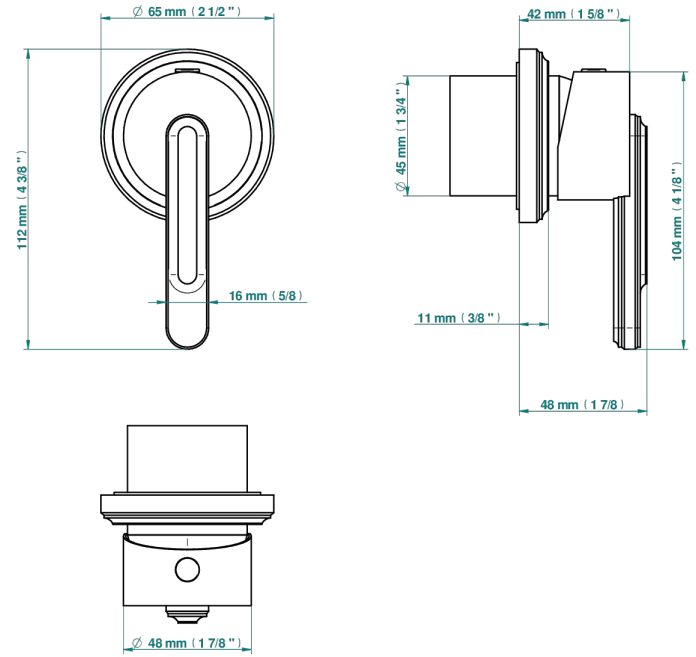

CORVAIR HOWLITE

U8F-6540RB

Trim only for wall mixer on rosette

Compatible with