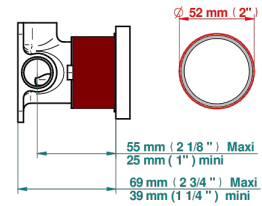

Tube

74876

12/10/2020

CHARACTERISTIC

- Corvaire with lever handles
- Trim only for wall mixer on rosette

RELATED SKU'S

- Ref. G00-6540A/US Built-in part for wall mounted flush fit shower mixer 2 inlets 1/2" -1 outlet 1/2" -US model

AVAILABLE FINITIONS

Black ceram - D30

Blush PVD - H62

Brass color PVD - H49

Brown bronze color PVD - F33

Chrome polished - A02

Gold color PVD - H52

Gold mat - F07

Gold polished - F01

Graphite PVD - H64

Light coated bronze - D01

Matt Umber PVD - H67

Matt blush PVD - H60

Matt brass color PVD - H50

Matt brown bronze color PVD - F34

Matt chrome (American satin) - C02

Matt gold color PVD - H53

Matt graphite PVD - H65

Matt nickel (American satin) - C01

Matt nickel color PVD - H56

Nickel color PVD - H55

Nickel polished - B01

Polished chrome with gold inlay - GA1

Soft gold - F30

Soft matt gold - F31

Umber PVD - H66