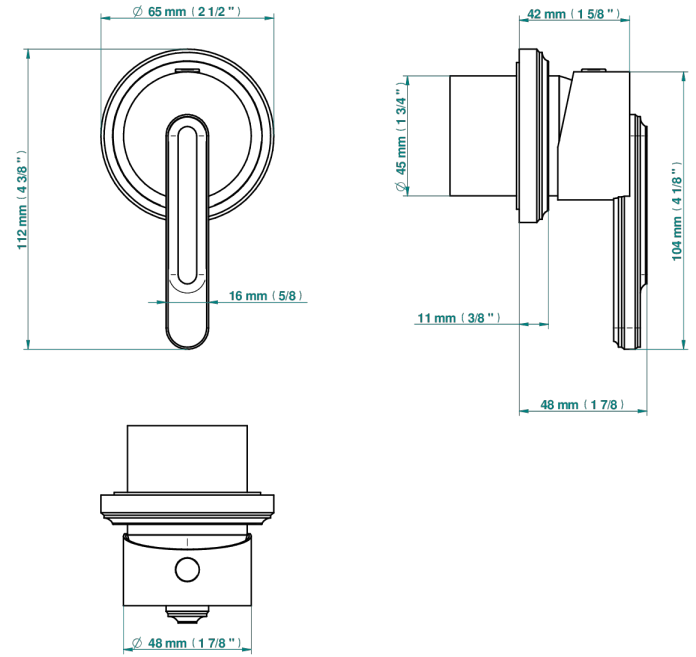

CORVAIR WITH LEVER HANDLES

U8E-6540RB

Trim only for wall mixer on rosette

Compatible with