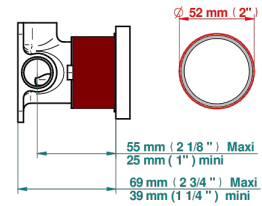

Tube

74876

12/10/2020

CHARACTERISTIC

- Corvaair
- Trim only for wall mixer on rosette

RELATED SKU'S

- Ref. G00-6540A/US Built-in part for wall mounted flush fit shower mixer 2 inlets 1/2" -1 outlet 1/2" -US model

AVAILABLE FINITIONS

Black ceram - D30
Blush PVD - H62
Brass color PVD - H49
Chrome polished - A02
Gold color PVD - H52
Gold mat - F07

Gold polished - F01
Graphite PVD - H64
Light coated bronze - D01
Matt Umber PVD - H67
Matt blush PVD - H60
Matt brass color PVD - H50

Matt chrome (American satin) - C02
Matt gold color PVD - H53
Matt graphite PVD - H65
Matt nickel (American satin) - C01
Matt nickel color PVD - H56
Nickel color PVD - H55

Nickel polished - B01
Polished chrome with gold inlay - GA1
Soft gold - F30
Soft matt gold - F31
Umber PVD - H66