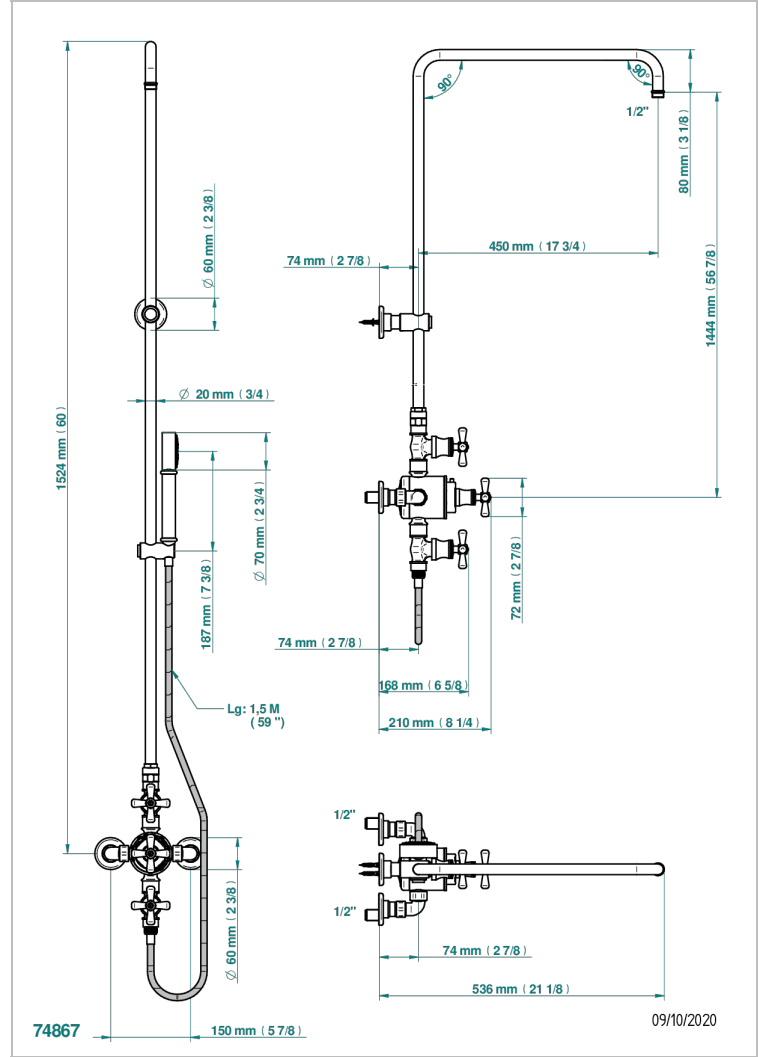

Wall mounted thermostatic shower mixer / shut off valves / exposed shower column / telephone shower, hose and Wall mounted cradle - 150 mm centres. (without shower head)

CHARACTERISTIC

- Beaubourg
- Wall mounted thermostatic shower mixer / shut off valves / exposed shower column / telephone shower, hose and Wall mounted cradle - 150 mm centres. (without shower head)

AVAILABLE FINITIONS

Antique nickel - H28
Black ceram - D30
Blush PVD - H62
Brass color PVD - H49
Brown bronze color PVD - F33
Gold color PVD - H52

Graphite PVD - H64
Lacquered light bronze - D01
Matt Umber PVD - H67
Matt blush PVD - H60
Matt brass color PVD - H50
Matt brown bronze color PVD - F34