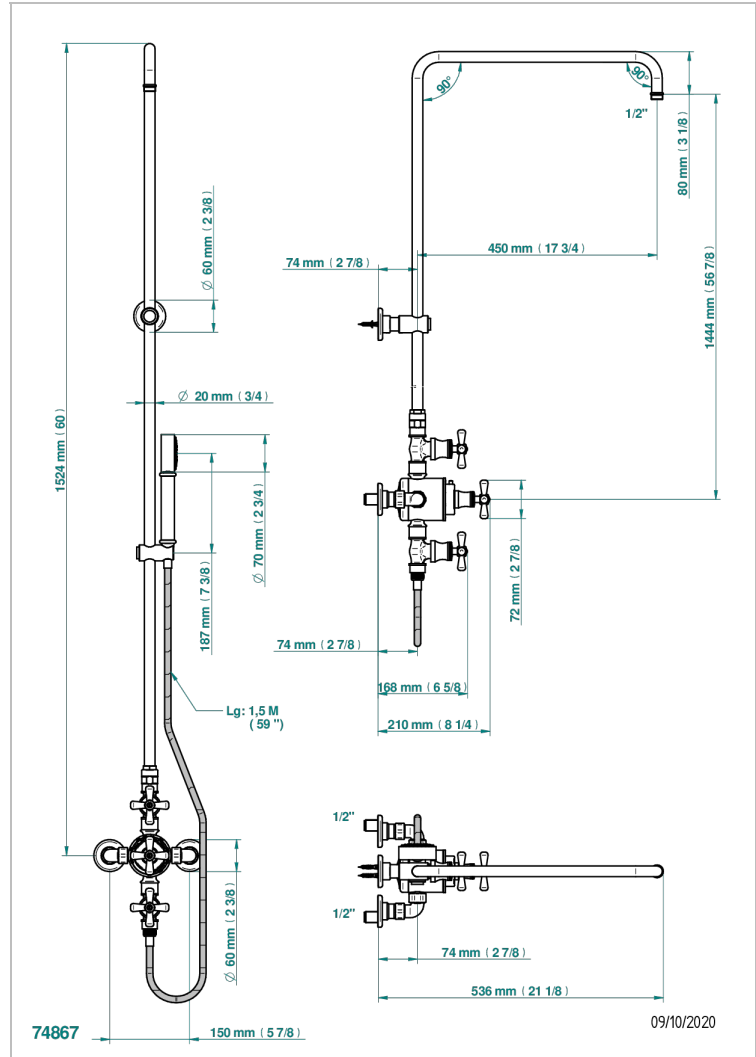

Wall mounted thermostatic shower mixer / shut off valves / exposed shower column / telephone shower, hose and Wall mounted cradle - 150 mm centres. (without shower head)

### CHARACTERISTIC

- Beaubourg
- Wall mounted thermostatic shower mixer / shut off valves / exposed shower column / telephone shower, hose and Wall mounted cradle - 150 mm centres. (without shower head)

### AVAILABLE FINITIONS

Antique nickel - H28  
 Black ceram - D30  
 Blush PVD - H62  
 Brass color PVD - H49  
 Brown bronze color PVD - F33  
 Gold color PVD - H52

Graphite PVD - H64  
 Lacquered light bronze - D01  
 Matt Umber PVD - H67  
 Matt blush PVD - H60  
 Matt brass color PVD - H50  
 Matt brown bronze color PVD - F34