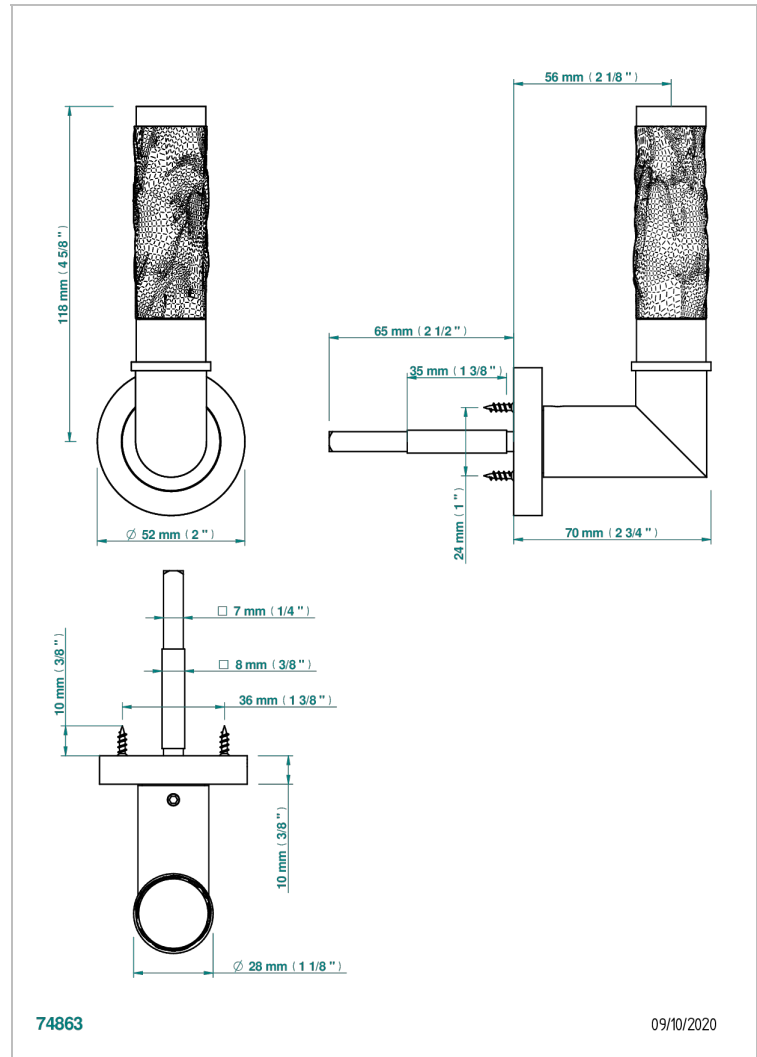

COLLECTION PARIS

B8A-DHCRC1B/S

Door handle (one side) - Paris, Bambou crystal black

THG[®]
PARIS

EIGENSCHAFTEN

- Collection Paris
- Door handle (one side) - Paris, Bambou crystal black

VERFÜGBARE OBERFLÄCHEN

Blassgold - F30
Blassgold matt unlackiert - F31
Bronze hell - D01
Chrom - A02
Gold - F01
Gold matt - F07

Mattschwarz keramik - D30
Nickel matt - C01
Pvd blush - H62
Pvd blush matt - H60
Pvd bronze braun - F33
Pvd bronze braun matt - F34