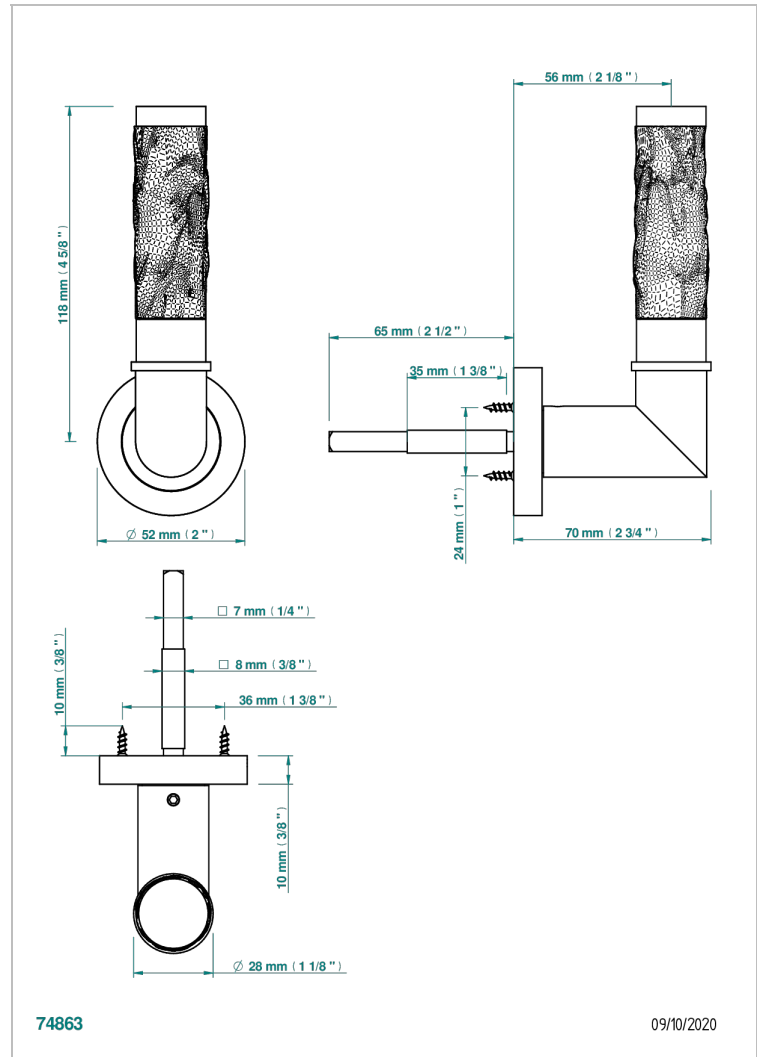

COLLECTION PARIS

B8A-DHCRC1B/S

Door handle (one side) - Paris, Bambou crystal black

THG[®]
PARIS

CHARACTERISTIC

- Collection Paris
- Door handle (one side) - Paris, Bambou crystal black

AVAILABLE FINITIONS

Black ceram - D30
Blush PVD - H62
Brass color PVD - H49
Brown bronze color PVD - F33
Gold color PVD - H52
Graphite PVD - H64