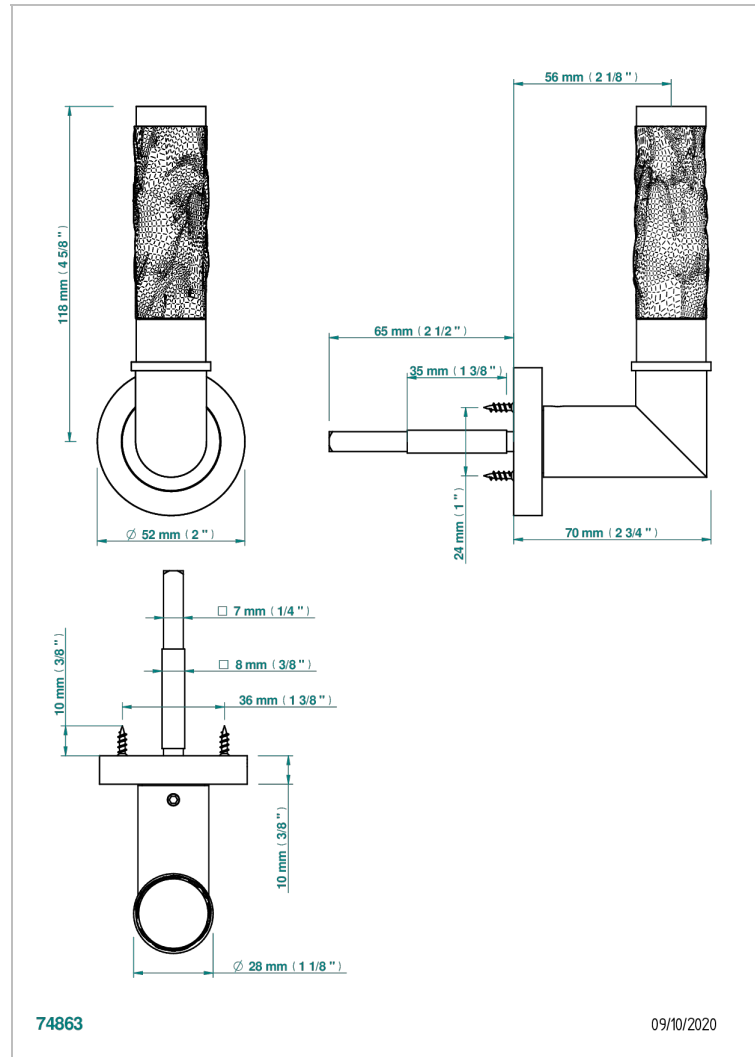

COLLECTION PARIS

B8A-DHCRC1B/S

Door handle (one side) - Paris, Bambou crystal black

THG[®]
PARIS

EIGENSCHAFTEN

- Collection Paris
- Door handle (one side) - Paris, Bambou crystal black

VERFÜGBARE OBERFLÄCHEN