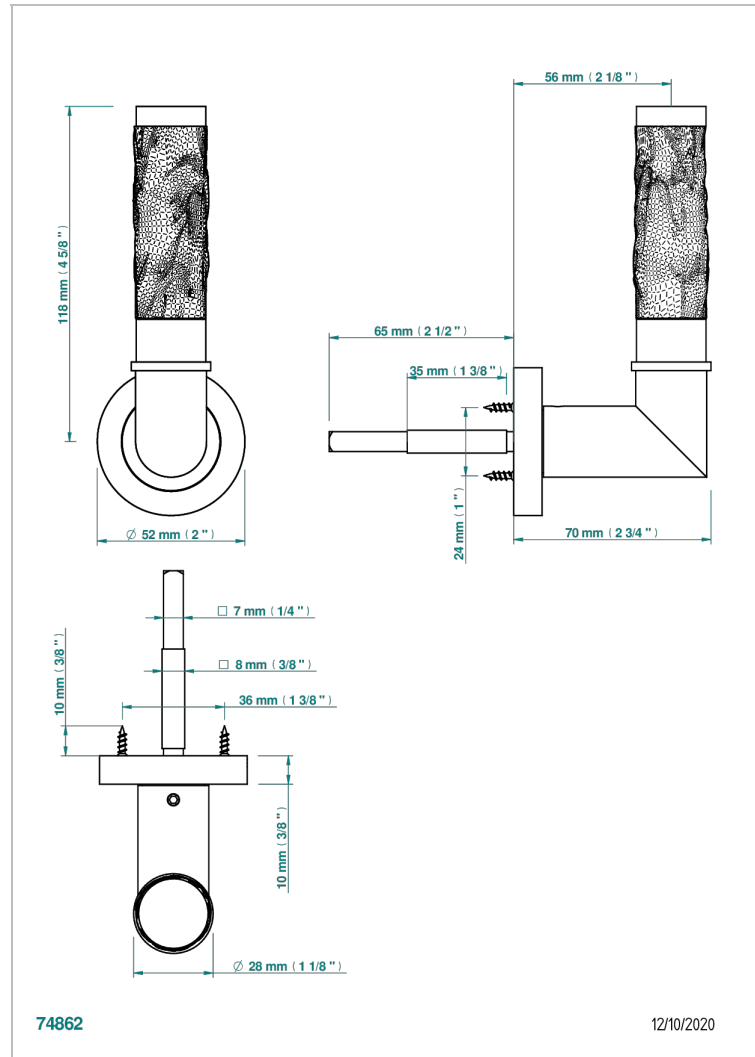

# COLLECTION PARIS

B8A-DHCRC1A/S

Door handle (one side) - Paris, Bambou crystal amber

THG<sup>®</sup>  
PARIS

## CHARACTERISTIC

- Collection Paris
- Door handle (one side) - Paris, Bambou crystal amber