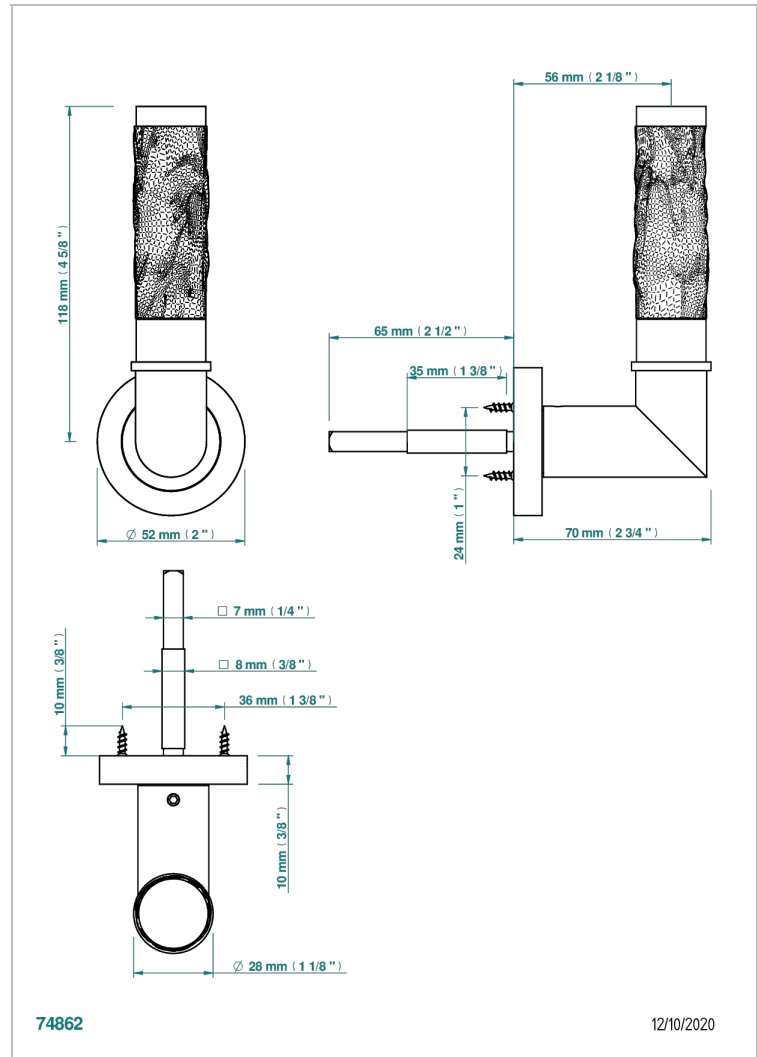

COLLECTION PARIS

B8A-DHCRC1A/S

Door handle (one side) - Paris, Bambou crystal amber

CHARACTERISTIC

- Collection Paris
- Door handle (one side) - Paris, Bambou crystal amber

AVAILABLE FINITIONS

Black ceram - D30
Blush PVD - H62
Brass color PVD - H49
Brown bronze color PVD - F33
Gold color PVD - H52
Graphite PVD - H64