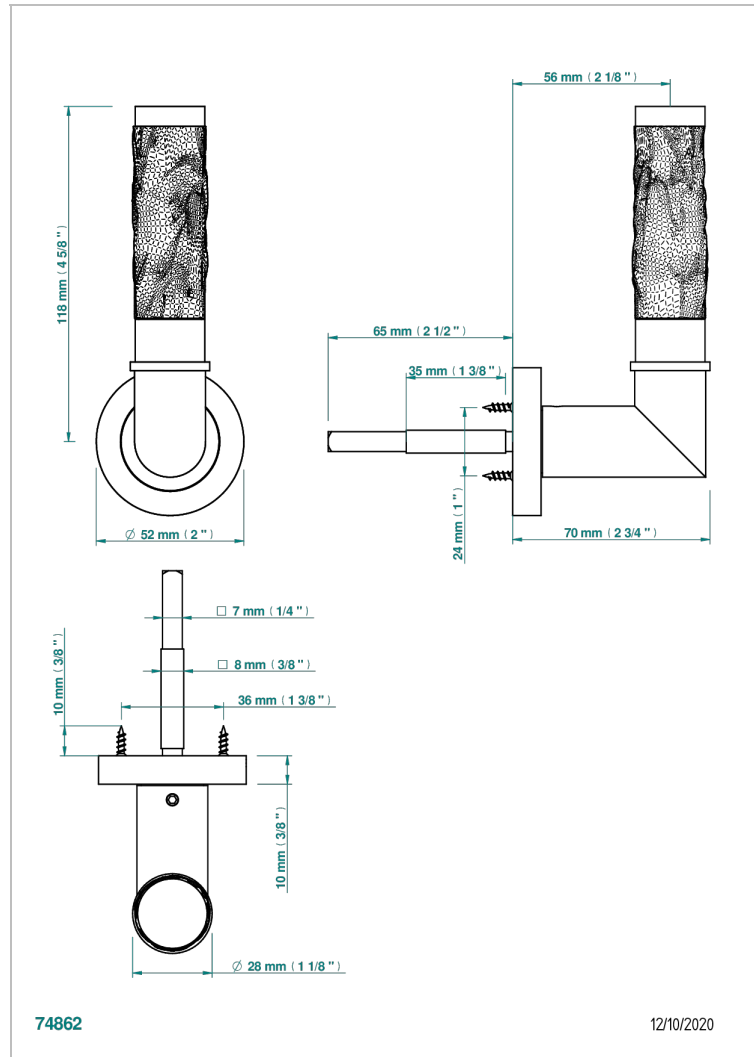

# COLLECTION PARIS

B8A-DHCRC1A/S

Door handle (one side) - Paris, Bambou crystal amber

THG<sup>®</sup>  
PARIS

## EIGENSCHAFTEN

- Collection Paris
- Door handle (one side) - Paris, Bambou crystal amber