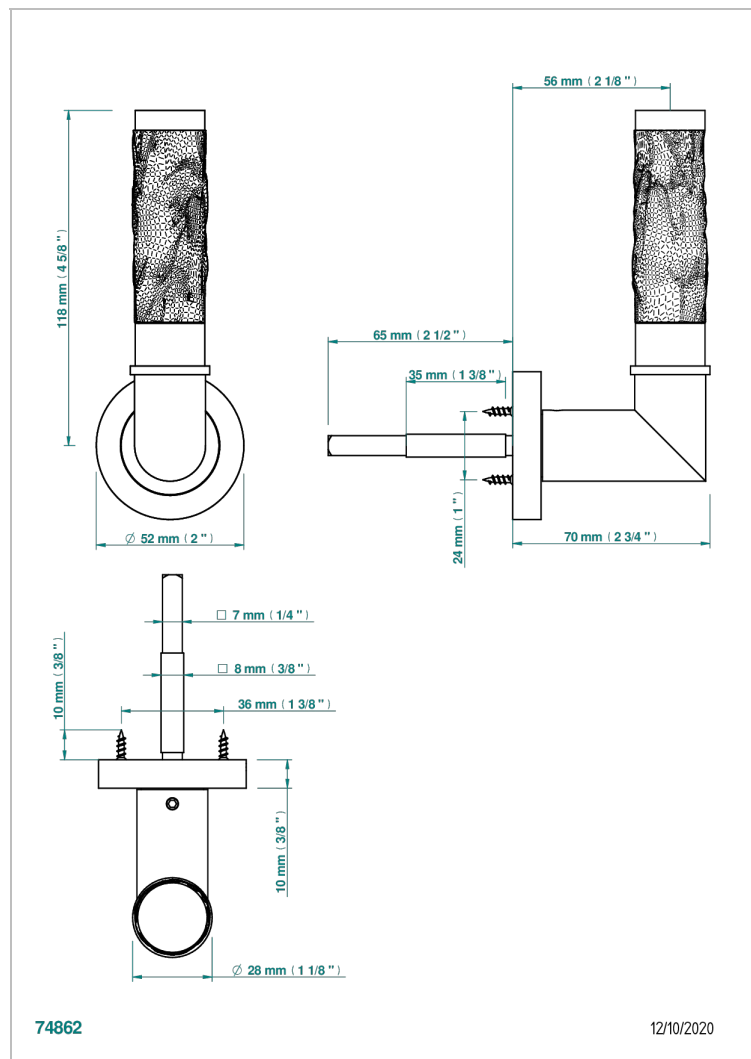

# COLLECTION PARIS

B8A-DHCRC1A/S

Door handle (one side) - Paris, Bambou crystal amber

THG<sup>®</sup>  
PARIS

## CHARACTERISTIC

- Collection Paris
- Door handle (one side) - Paris, Bambou crystal amber