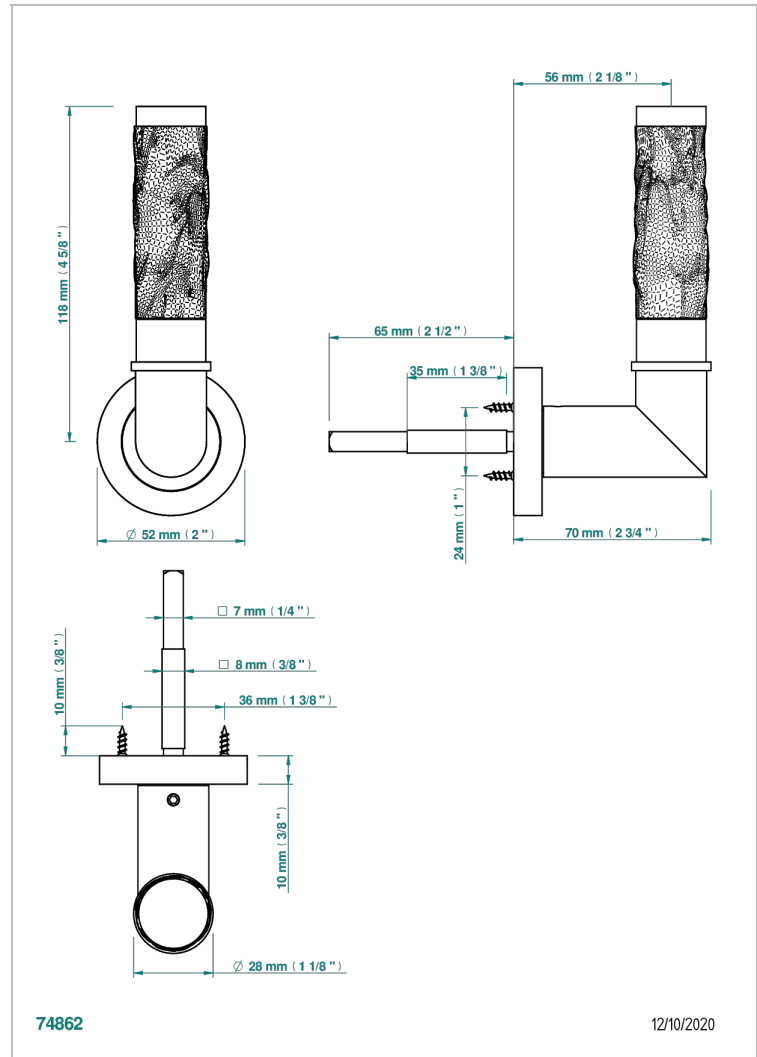

COLLECTION PARIS

B8A-DHCRC1A/S

Door handle (one side) - Paris, Bambou crystal amber

THG[®]
PARIS

EIGENSCHAFTEN

- Collection Paris
- Door handle (one side) - Paris, Bambou crystal amber

VERFÜGBARE OBERFLÄCHEN