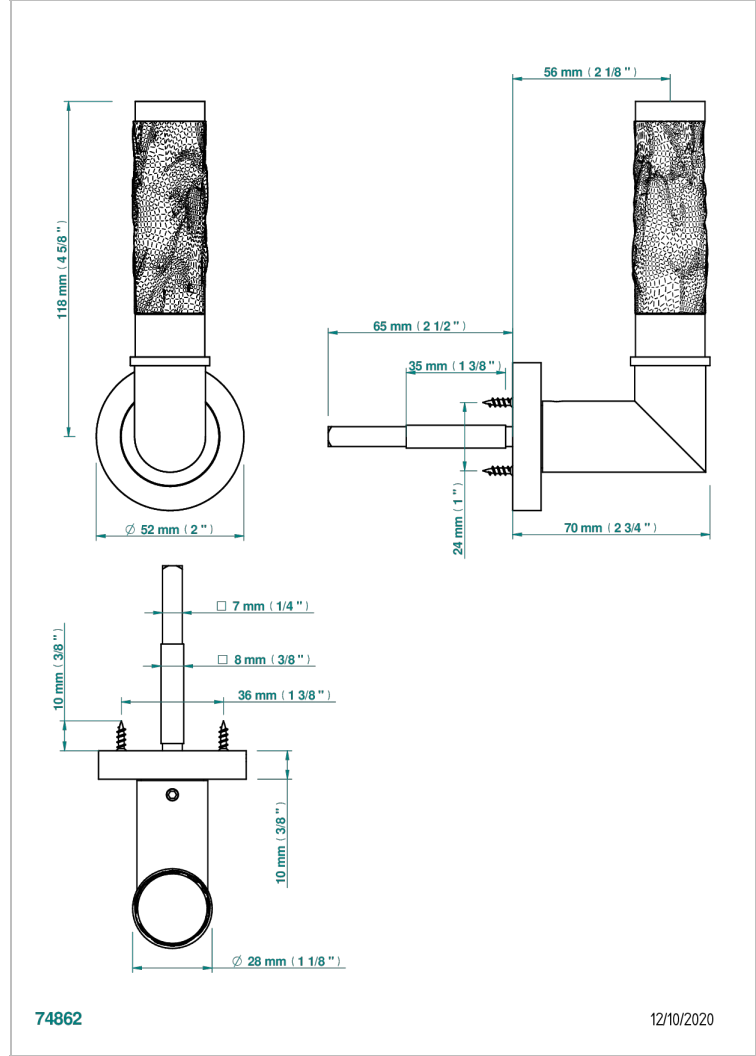

# COLLECTION PARIS

B8A-DHCRC1A/S

Door handle (one side) - Paris, Bambou crystal amber

74862

12/10/2020

## 特色

- Collection Paris
- Door handle (one side) - Paris, Bambou crystal amber