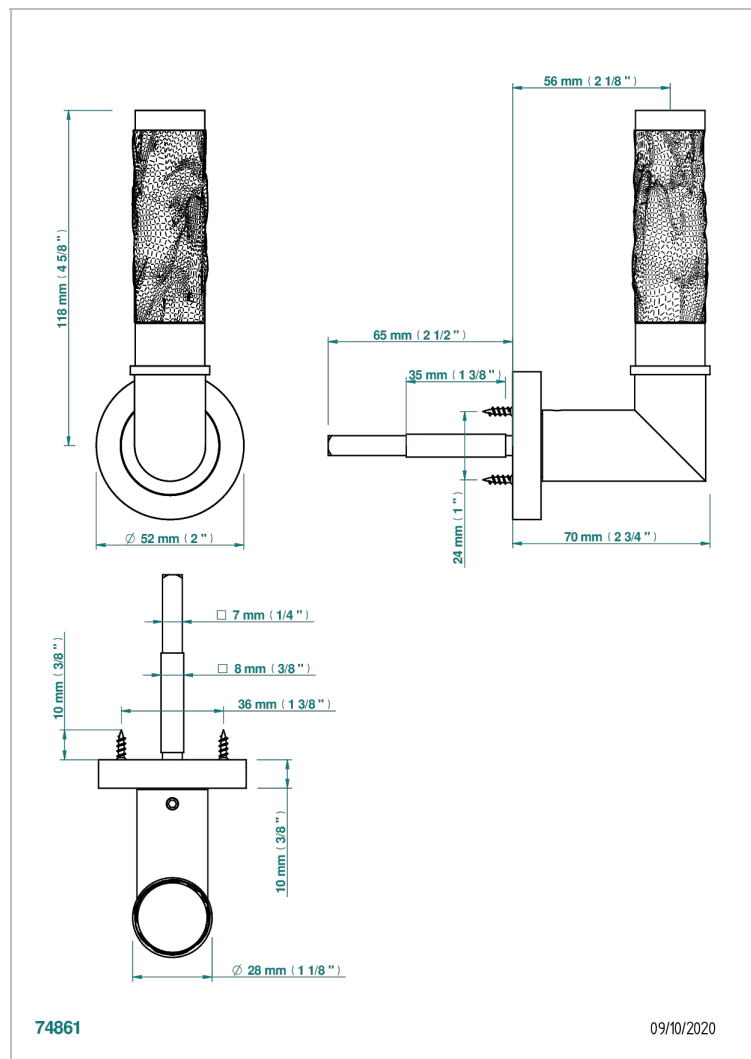

COLLECTION PARIS

B8A-DHCRC1C/S

Door handle (one side) - Paris, Bambou crystal clear

THG[®]
PARIS

CHARACTERISTIC

- Collection Paris
- Door handle (one side) - Paris, Bambou crystal clear

AVAILABLE FINITIONS

Black ceram - D30
Blush PVD - H62
Brass color PVD - H49
Brown bronze color PVD - F33
Gold color PVD - H52
Graphite PVD - H64