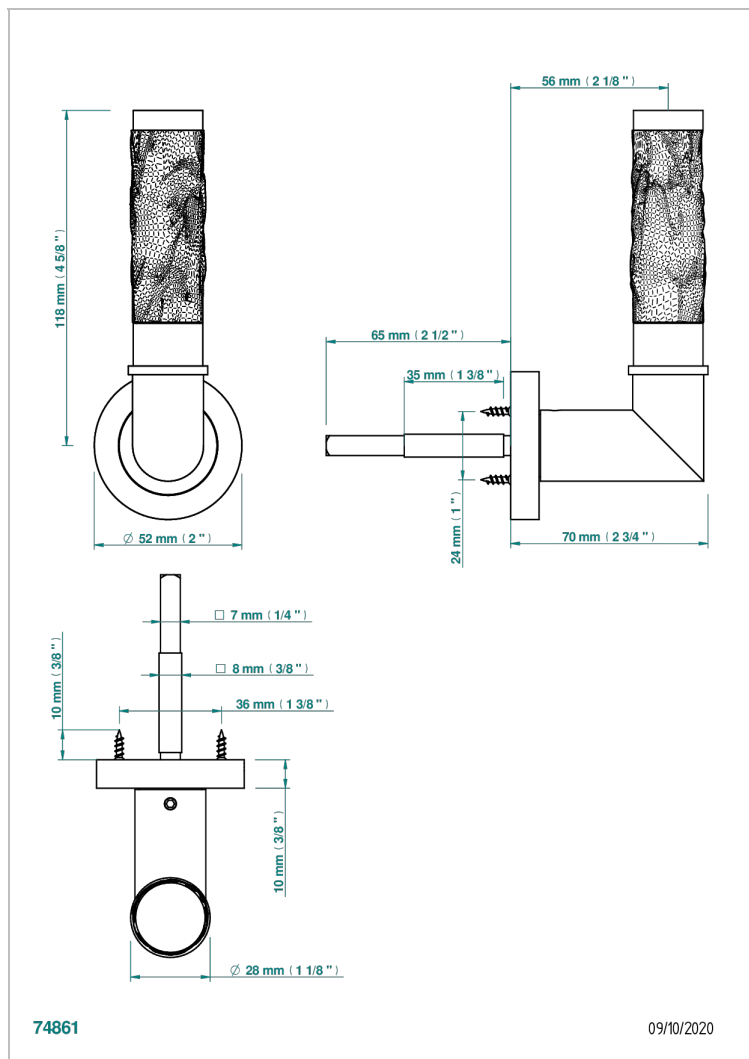

# COLLECTION PARIS

B8A-DHCRC1C/S

Door handle (one side) - Paris, Bambou crystal clear

THG<sup>®</sup>  
PARIS

## CHARACTERISTIC

- Collection Paris
- Door handle (one side) - Paris, Bambou crystal clear