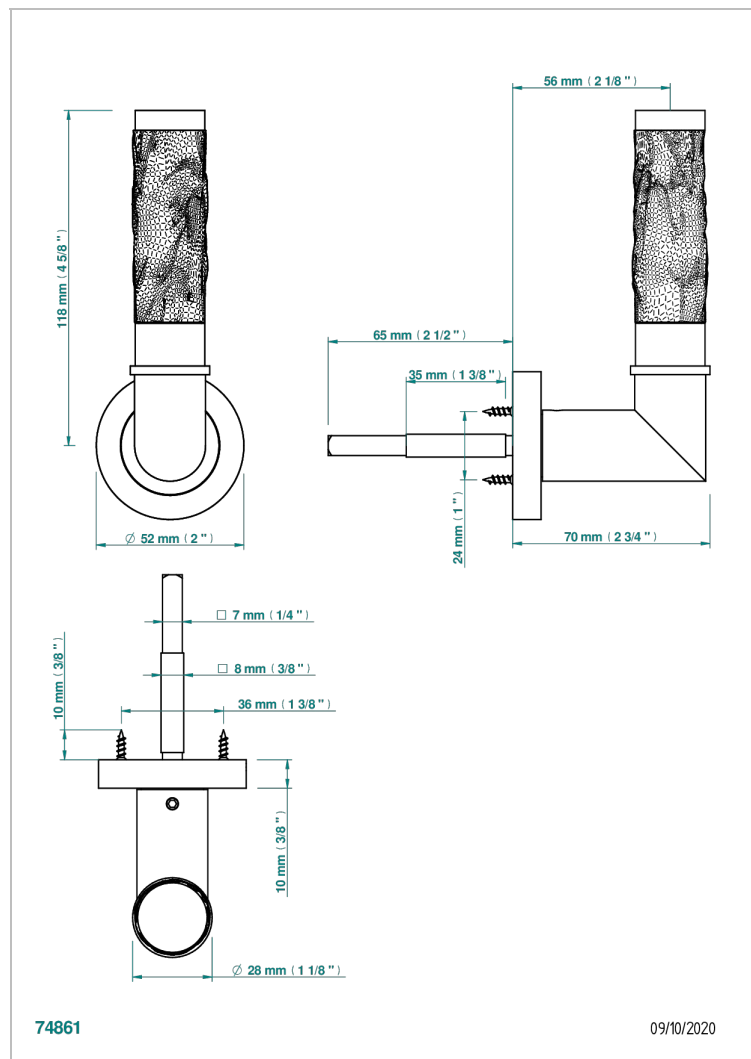

COLLECTION PARIS

B8A-DHCRC1C/S

Door handle (one side) - Paris, Bambou crystal clear

THG[®]
PARIS

EIGENSCHAFTEN

- Collection Paris
- Door handle (one side) - Paris, Bambou crystal clear

VERFÜGBARE OBERFLÄCHEN