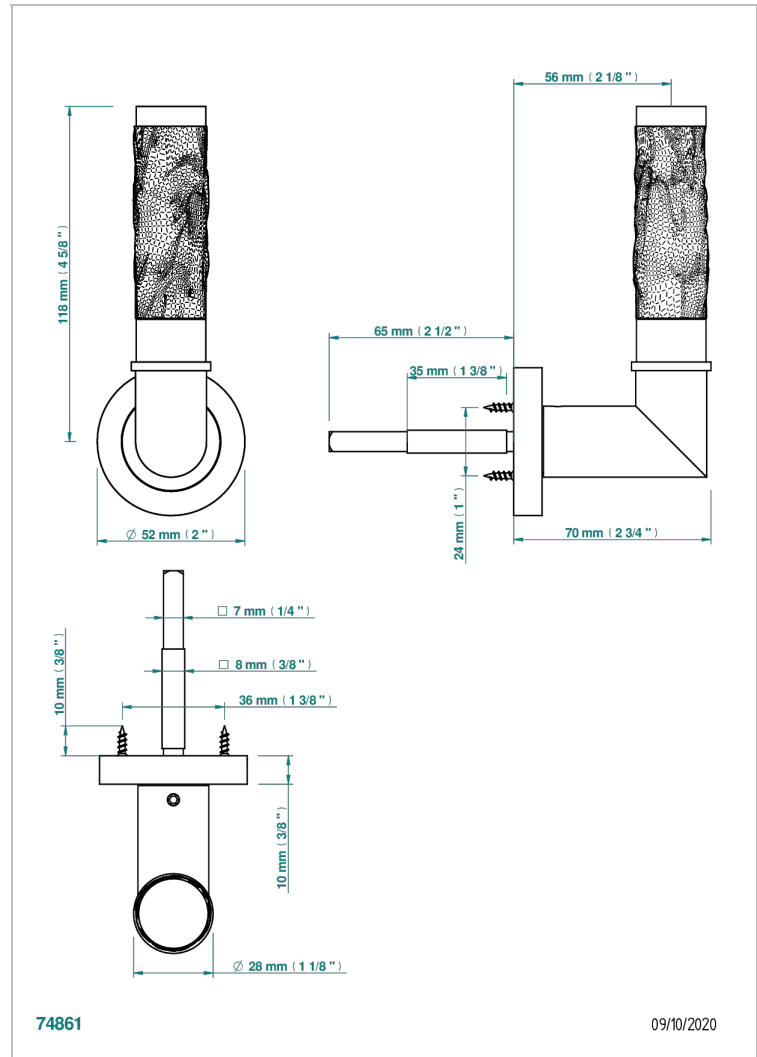

COLLECTION PARIS

B8A-DHCRC1C/S

Door handle (one side) - Paris, Bambou crystal clear

THG[®]
PARIS

CHARACTERISTIC

- Collection Paris
- Door handle (one side) - Paris, Bambou crystal clear

AVAILABLE FINITIONS

Black ceram - D30
Blush PVD - H62
Brass color PVD - H49
Brown bronze color PVD - F33
Gold color PVD - H52
Graphite PVD - H64