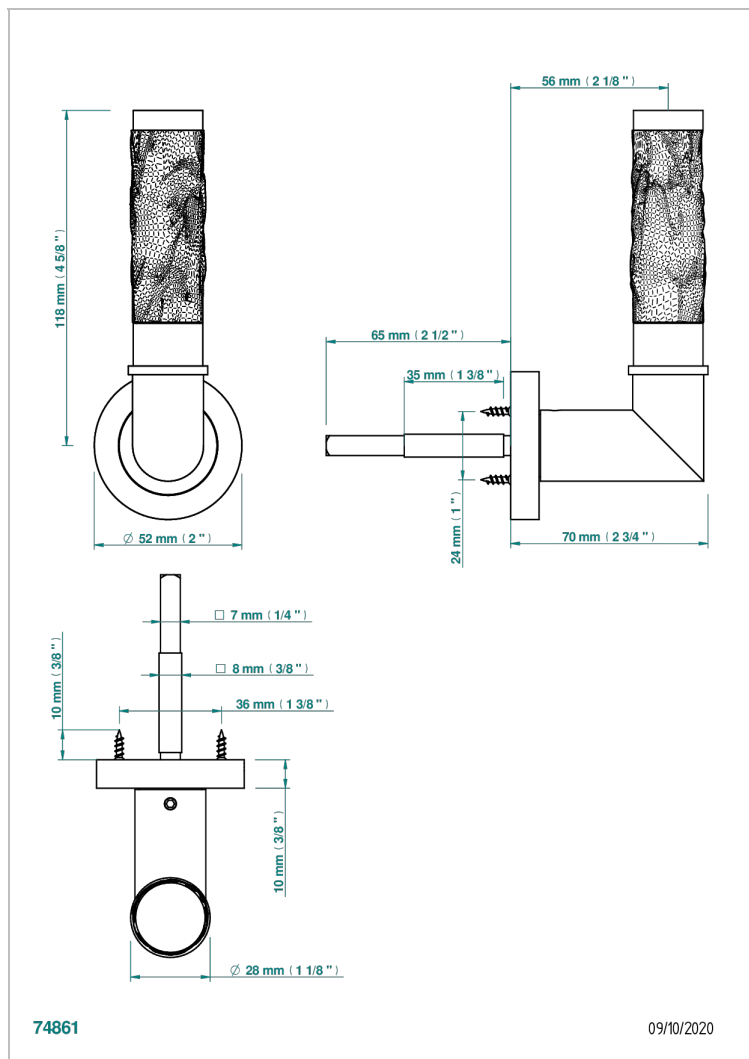

COLLECTION PARIS

B8A-DHCRC1C/S

Door handle (one side) - Paris, Bambou crystal clear

THG[®]
PARIS

EIGENSCHAFTEN

- Collection Paris
- Door handle (one side) - Paris, Bambou crystal clear

VERFÜGBARE OBERFLÄCHEN