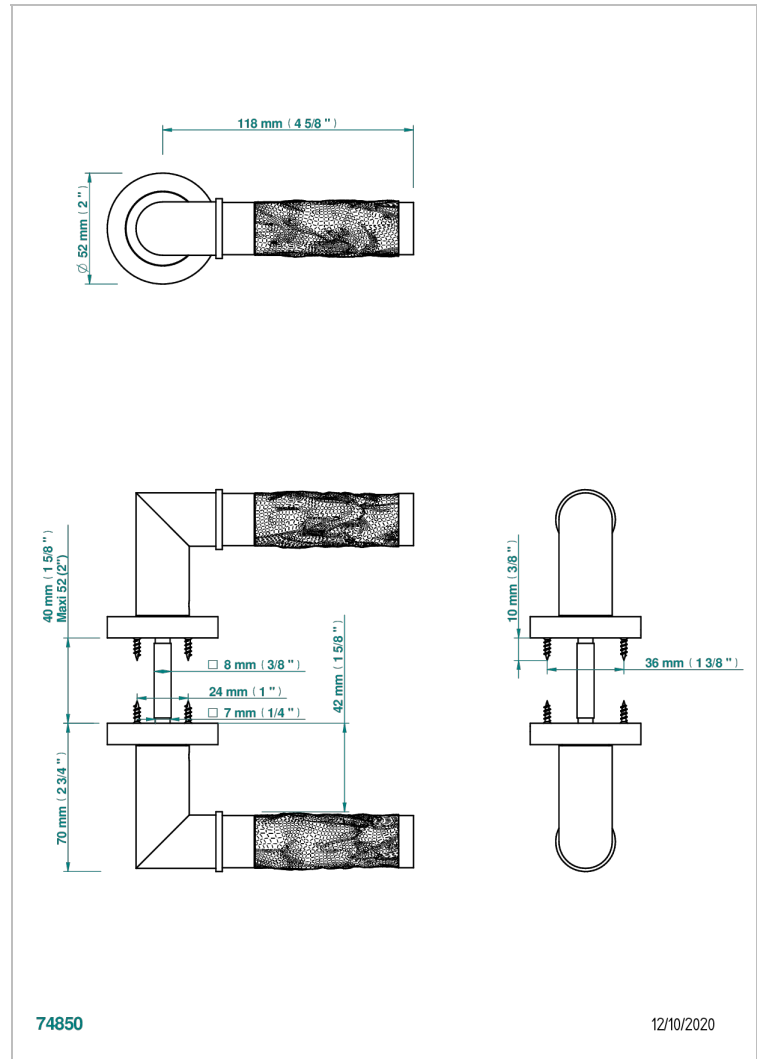

COLLECTION PARIS

B8A-DHCRC1B

Pair of door handles - Paris, Bambou crystal black

THG[®]
PARIS

74850

12/10/2020

CHARACTERISTIC

- Collection Paris
- Pair of door handles - Paris, Bambou crystal black