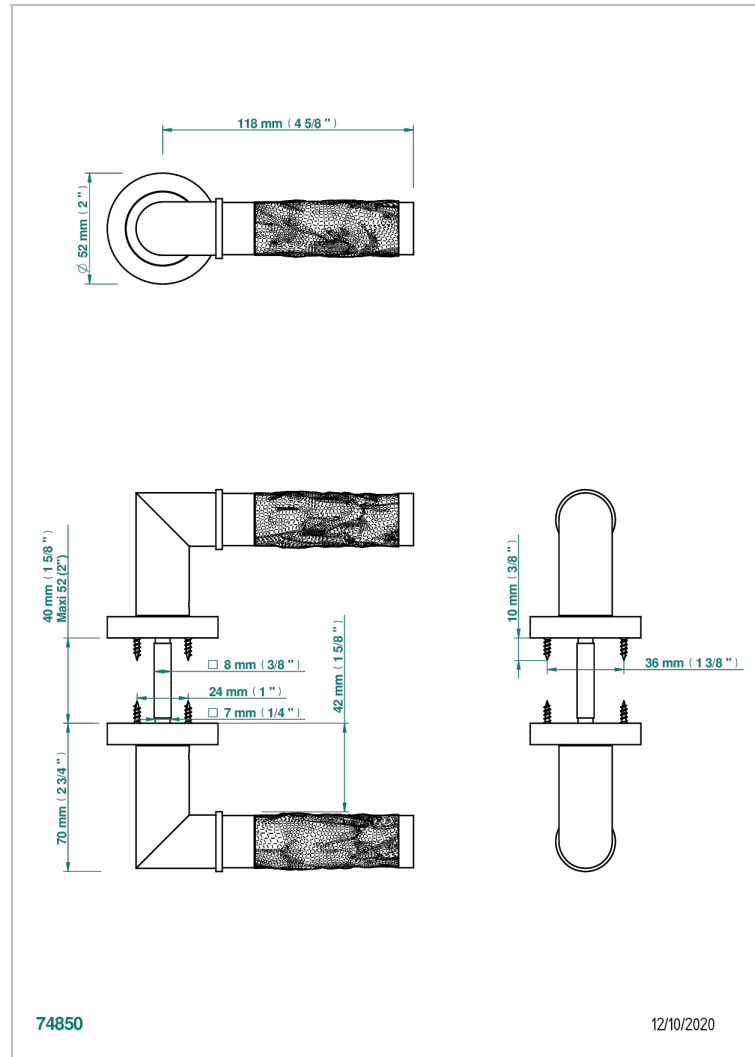

# COLLECTION PARIS

B8A-DHCRC1B

Pair of door handles - Paris, Bambou crystal black

THG<sup>®</sup>  
PARIS

## CHARACTERISTIC

- Collection Paris
- Pair of door handles - Paris, Bambou crystal black