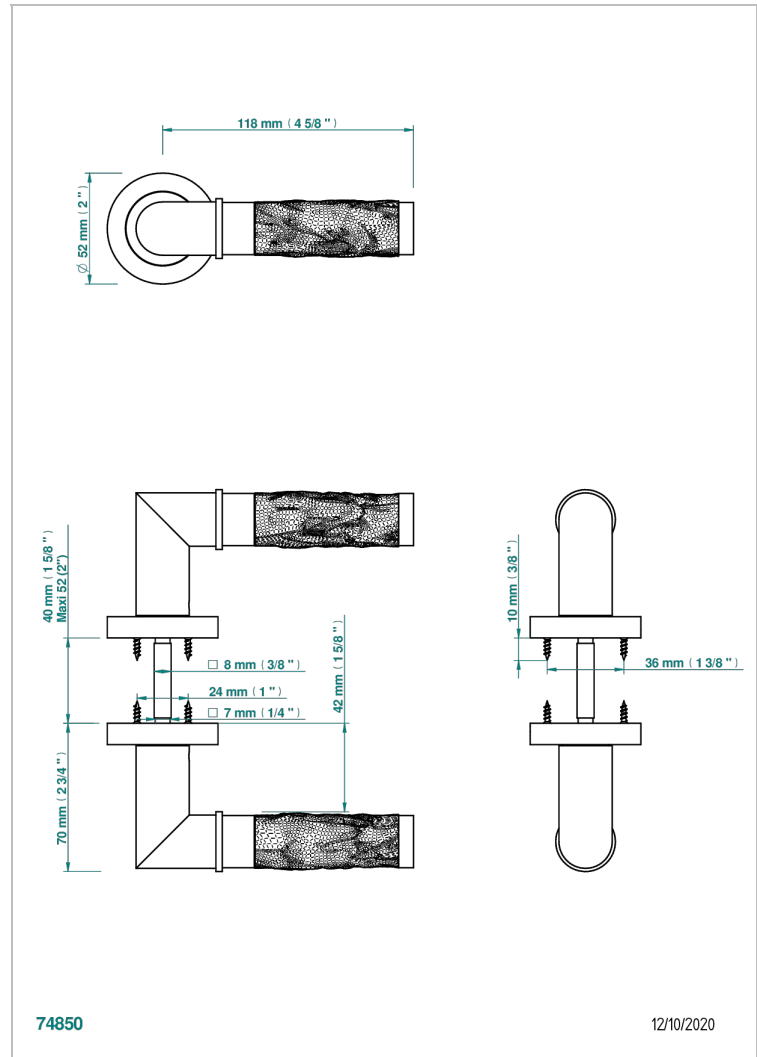

COLLECTION PARIS

B8A-DHCRC1B

Pair of door handles - Paris, Bambou crystal black

THG[®]
PARIS

CHARACTERISTIC

- Collection Paris
- Pair of door handles - Paris, Bambou crystal black

AVAILABLE FINITIONS

Black ceram - D30
Blush PVD - H62
Brass color PVD - H49
Brown bronze color PVD - F33
Gold color PVD - H52
Graphite PVD - H64