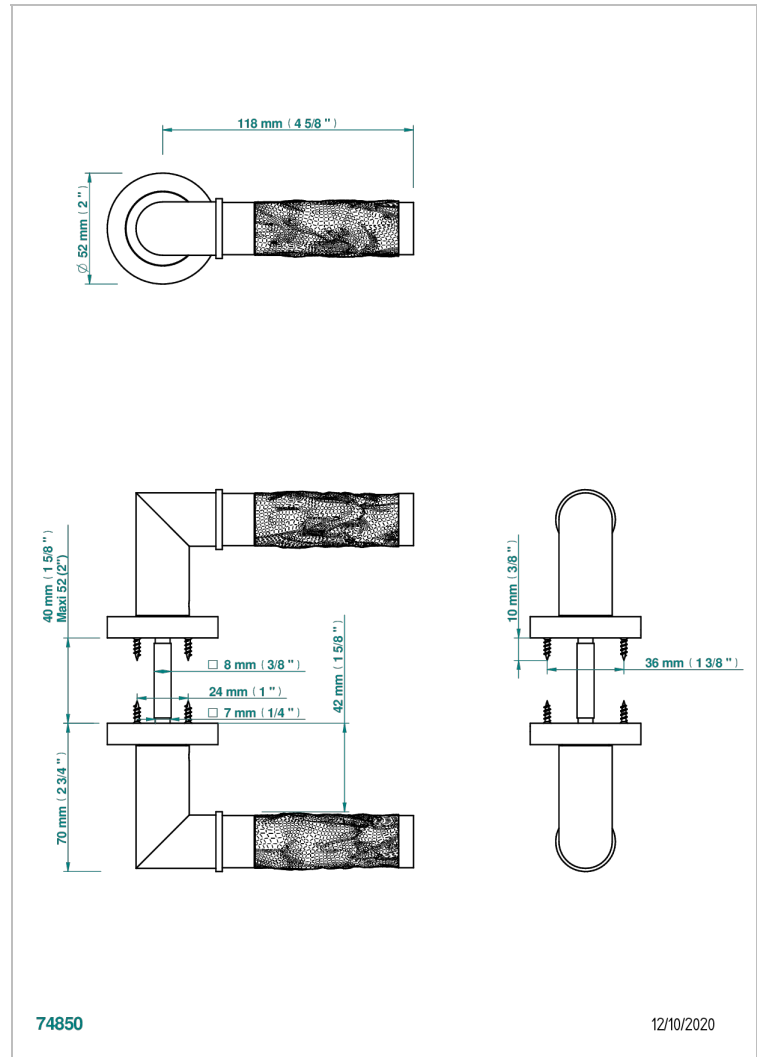

# COLLECTION PARIS

B8A-DHCRC1B

Pair of door handles - Paris, Bambou crystal black

THG<sup>®</sup>  
PARIS