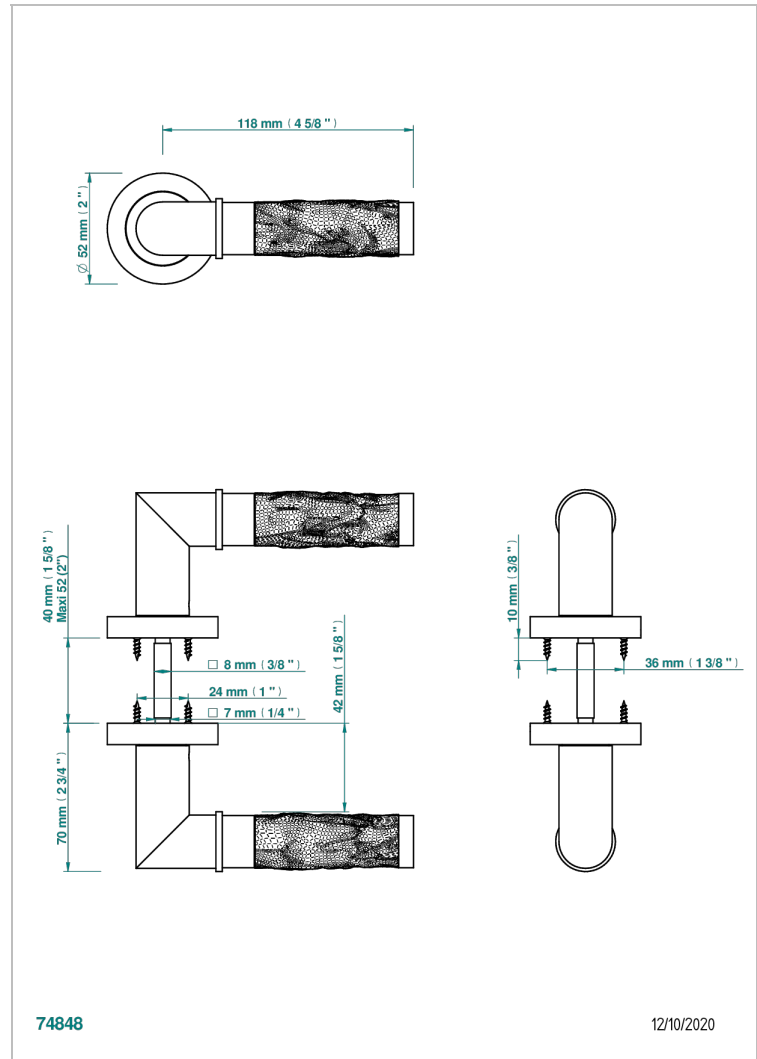

COLLECTION PARIS

B8A-DHCRC1A

Pair of door handles - Paris, Bambou crystal amber

THG[®]
PARIS

CHARACTERISTIC

- Collection Paris
- Pair of door handles - Paris, Bambou crystal amber

AVAILABLE FINITIONS

Black ceram - D30
Blush PVD - H62
Brass color PVD - H49
Brown bronze color PVD - F33
Gold color PVD - H52
Graphite PVD - H64