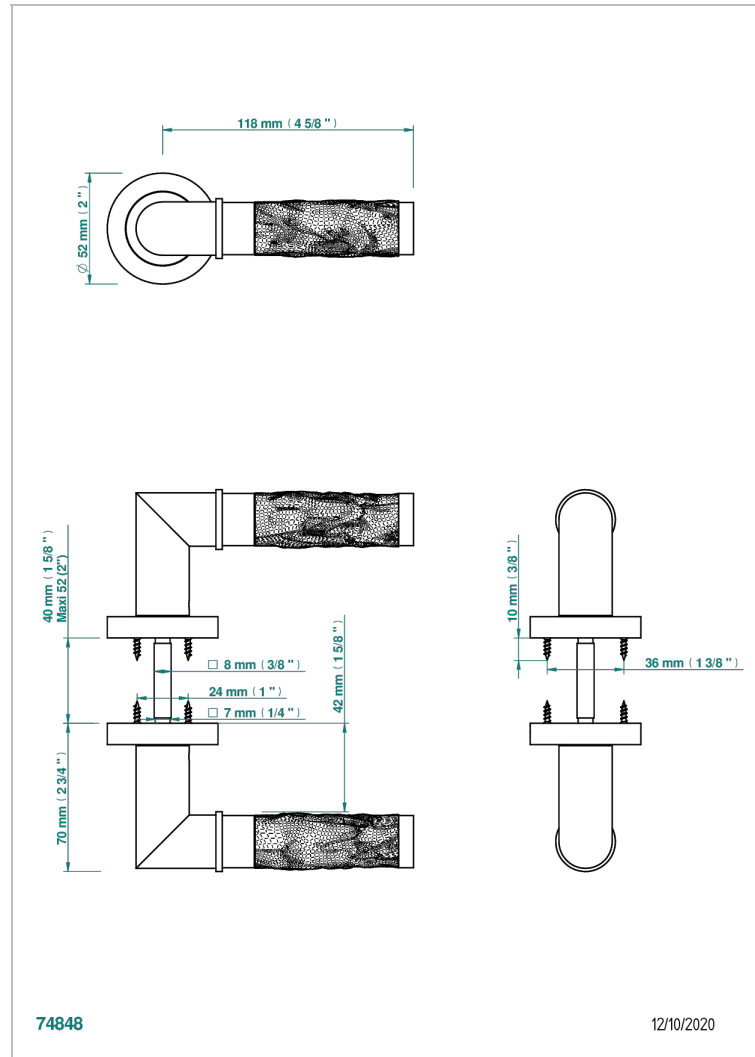

COLLECTION PARIS

B8A-DHCRC1A

Pair of door handles - Paris, Bambou crystal amber

THG[®]
PARIS

CHARACTERISTIC

- Collection Paris
- Pair of door handles - Paris, Bambou crystal amber

AVAILABLE FINITIONS

Black ceram - D30
Blush PVD - H62
Brass color PVD - H49
Brown bronze color PVD - F33
Gold color PVD - H52
Graphite PVD - H64